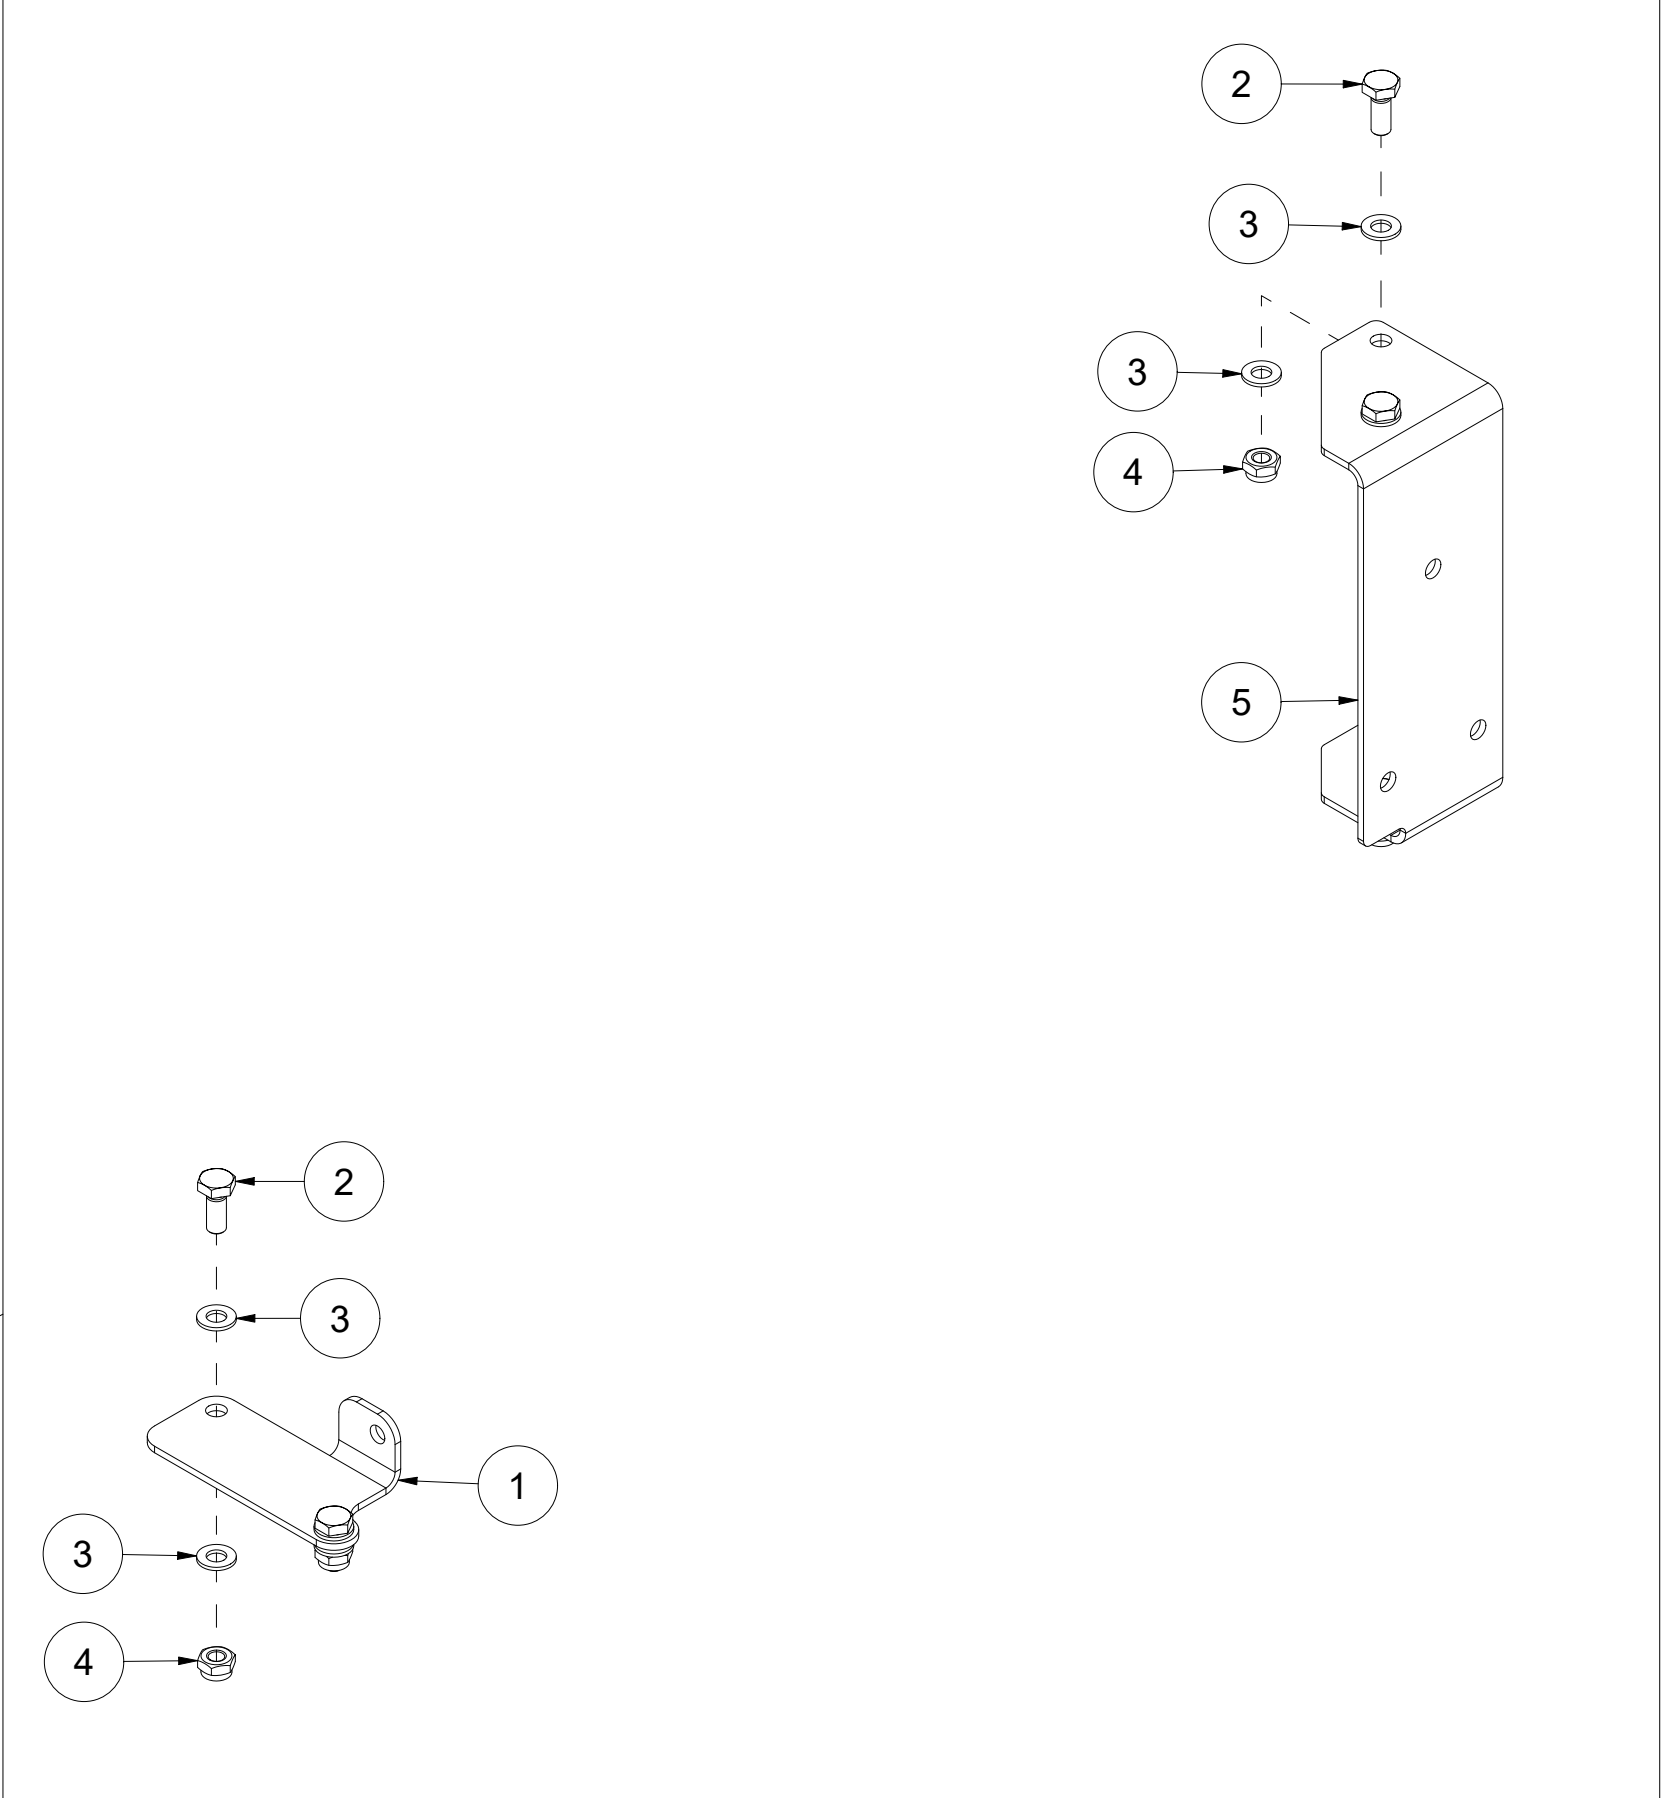

Pos	Qty	Article no	Designation
1	1	41311212	8-parts splitting knife

031 Rear winch bracket

Pos	Qty	Article no	Designation
1	1	41311235	Attachment
2	6	2422297	Hexagon screw M10x25 EIZn 8.8 DIN 933
3	12	2531060	Washer M10 EIZn DIN 125
4	6	2483610	Locking nut M10 EIZn DIN 985
5	1	41311234	Rear bracket winch