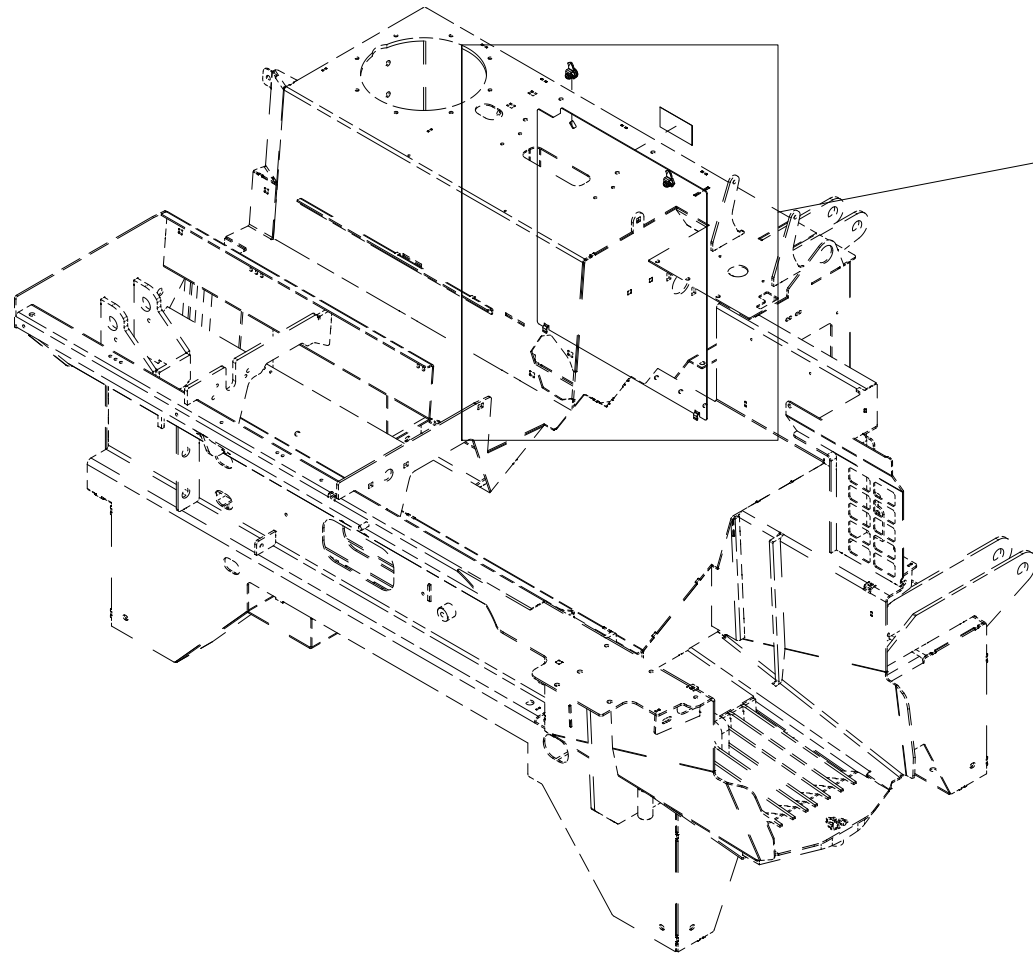

028 Rear cover VM370

Pos	Qty	Article no	Designation
1	1	41311122	Rear cover
2	2	2931024	Euro Lock cross-track lock
3	1	2935088	Adhesive label 90x48 Hand pinching hazard