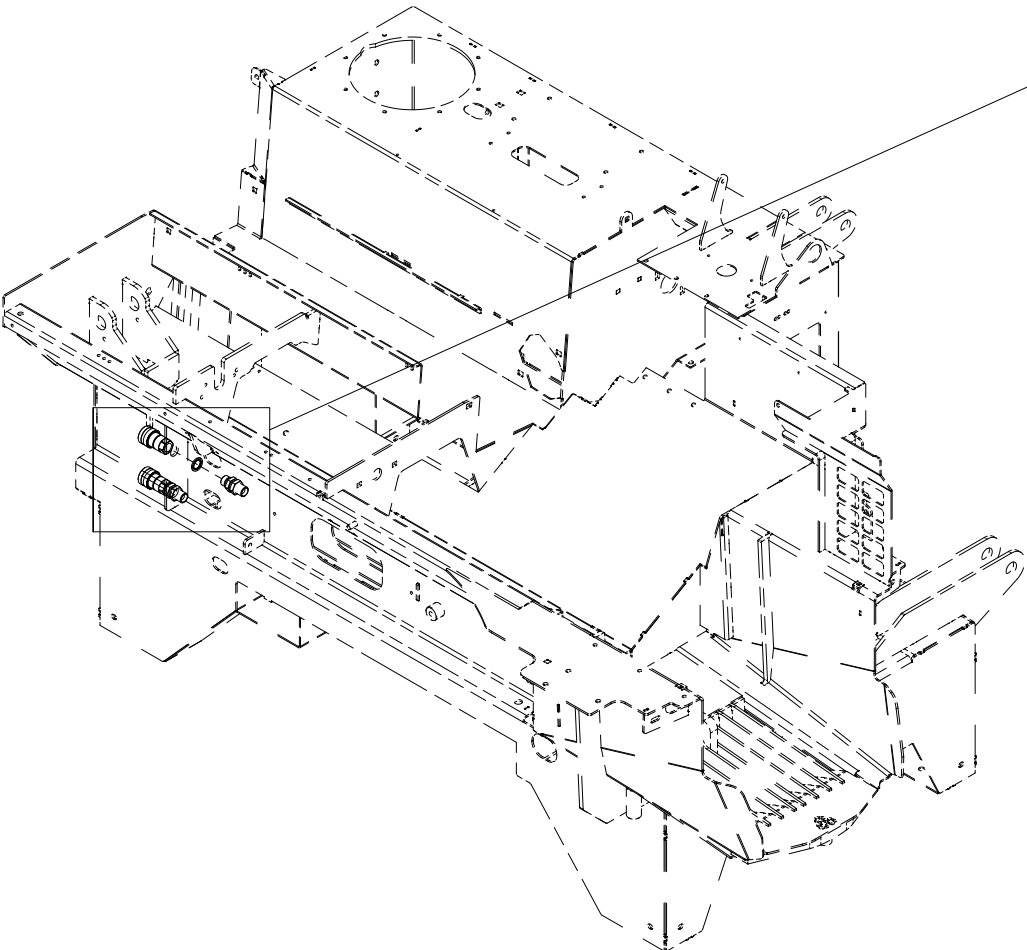

022 Outlet for log rack VM370

Pos	Qty	Article no	Designation
1	2	2957804	Bulkhead bushing 1/2" BSP
2	2	2957861	Hydraulic gasket 1/2"
3	2	2957858	Quick coupling 1/2" fem.

023 Electrical box VM370

Pos	Qty	Article no	Designation
1	6	2451196	Hexagon screw with flange M6x10 EIZn 8.8 DIN 6921
2	4	2531023	Washer M4 EIZn DIN 125
3	4	2483606	Locking nut M4 EIZn DIN 985
4	1	41311213	Electric box bracket
5	1	41311214	Cover
6	1	4127615	Nipple with strain relief M20
7	1	4321701	Plug-connector 3-pole male
8	1	41331016	Complete junction box
9	4	2477135	Unbrako cylinder screw M4x16 EIZn DIN 912