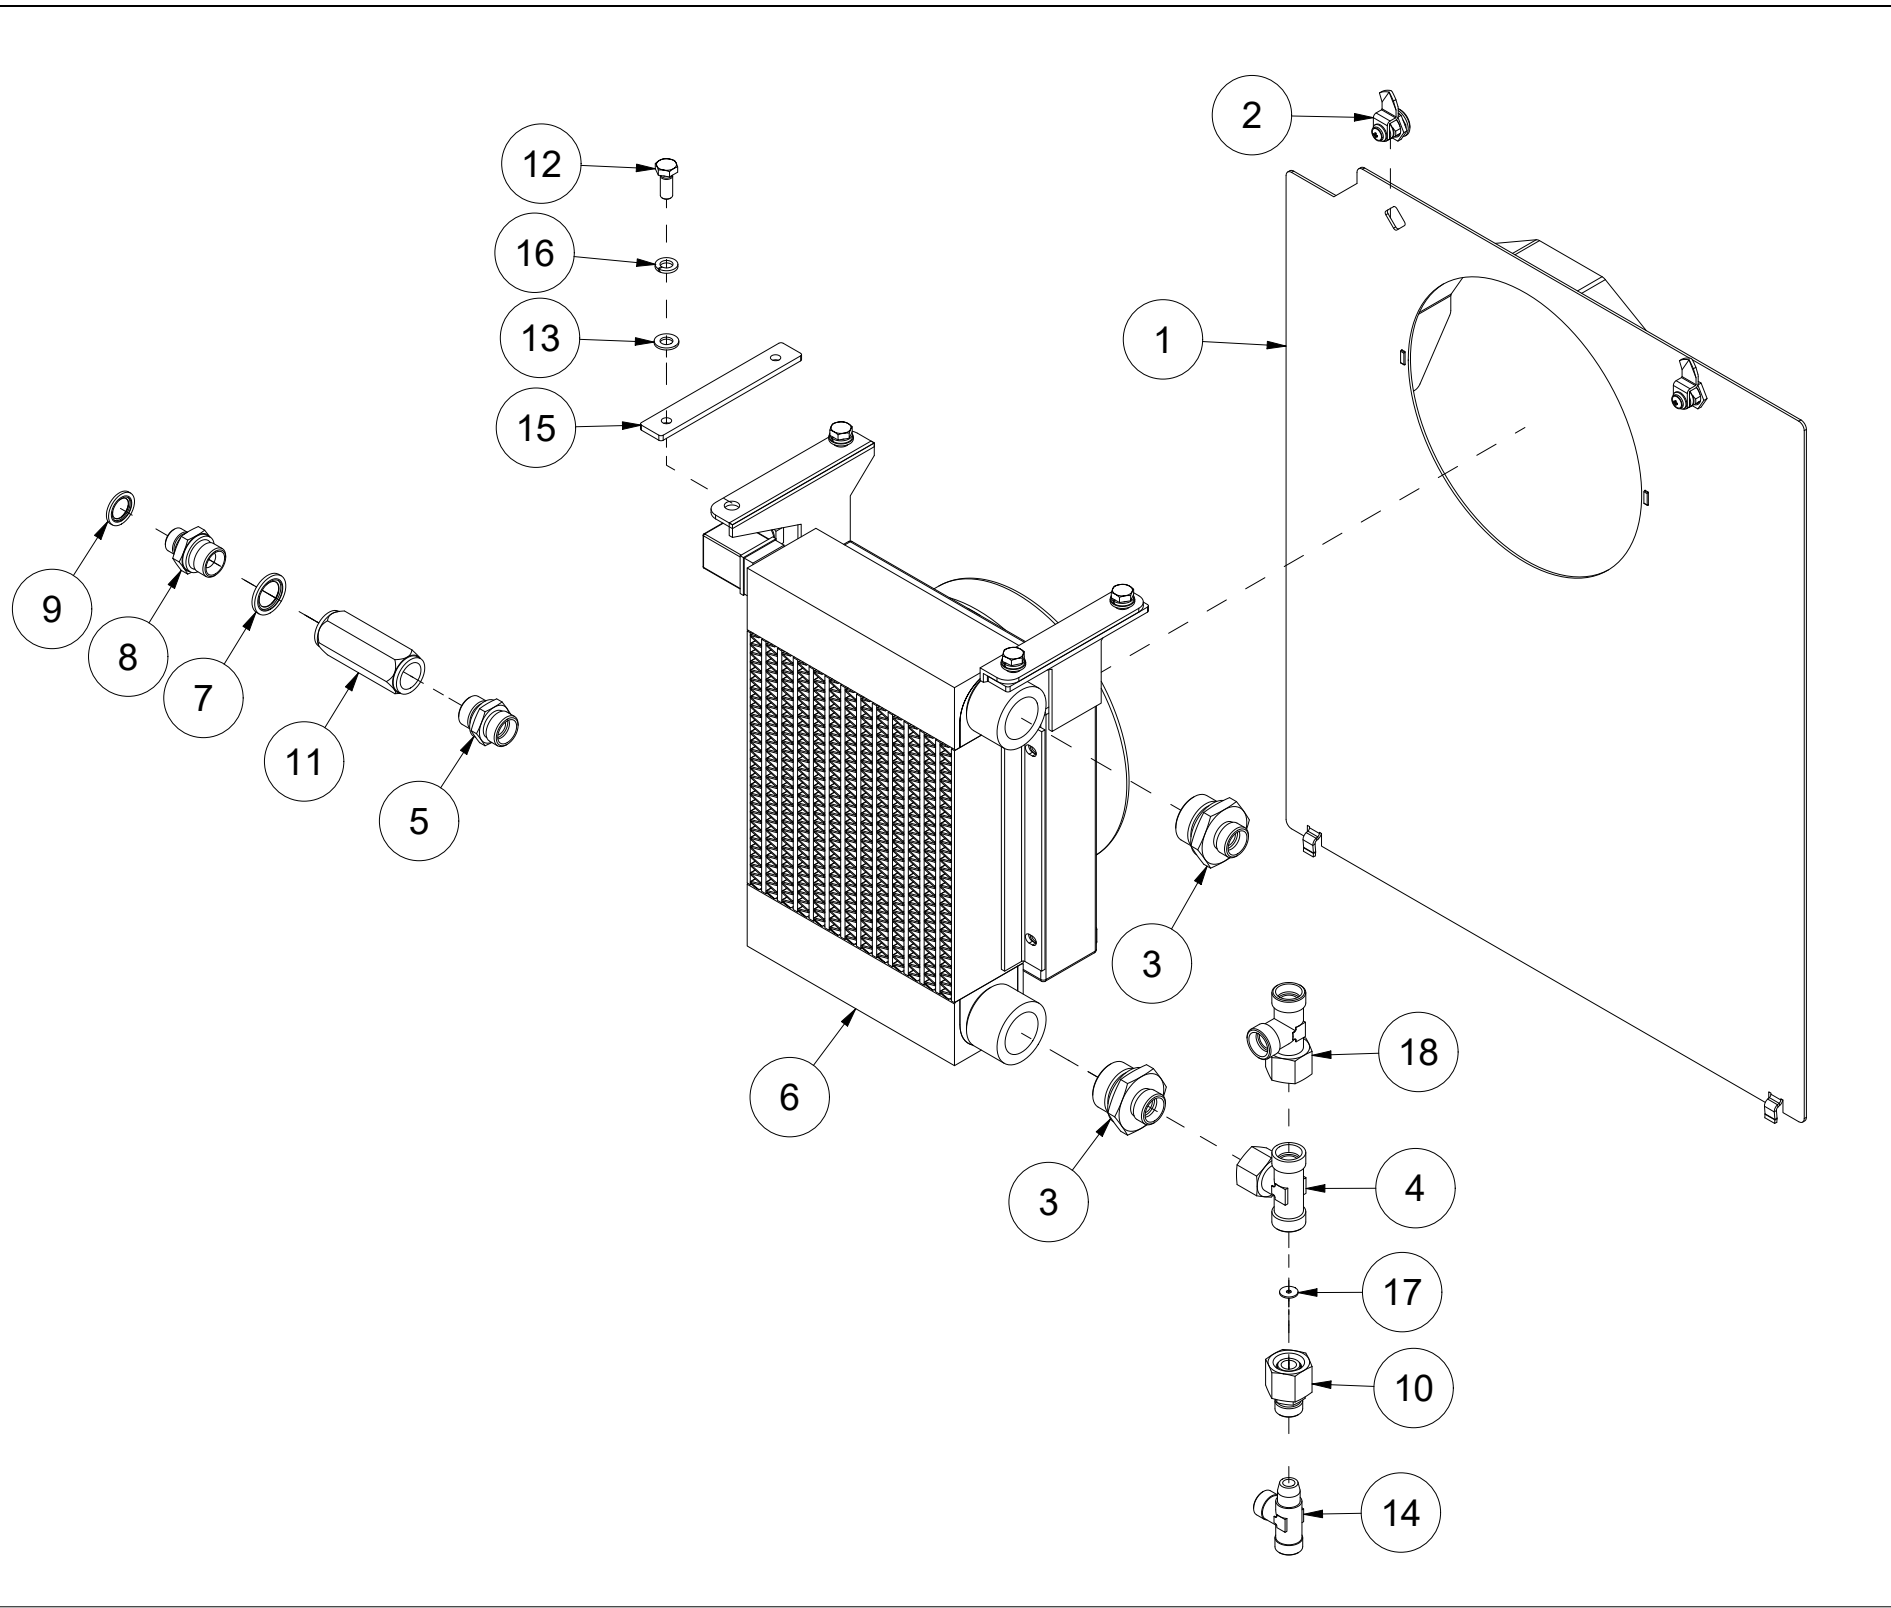

025 Oil cooler VM370

Pos	Qty	Article no	Designation
1	1	41311175	Cover for oil cooler
2	2	2931024	Cross track lock Euro Lock
3	2	2957780	Hexagon nipple GEK BSP 1" L15 ED
4	1	2957775	T-hexagon nipple EVTK 15L
5	1	2957768	Hexagon nipple GEK BSP 1/2" L15 ED
6	1	4253052	Oil cooler
7	1	2957861	Hydraulic gasket 1/2"
8	1	2957763	Hexagon nipple BSP 1/2" - 3/8"
9	1	2957890	Hydraulic gasket 3/8"
10	1	2957513	Reducer L15-L12
11	1	2955297	Non-return valve 1/2" 6,0Bar
12	4	2422244	Hexagon screw M8x20 EIZn 8.8 DIN 933
13	4	2531047	Washer M8 EIZn DIN 125
14	1	2957723	T-hexagon nipple EVLK 12L
15	2	41311195	Nut plate
16	4	2534047	Spring washer M8 EIZn DIN 127
17	1	41311176	Nozzle Ø3,2/12x1
18	1	2957776	T-hexagon nipple EVLK 15L