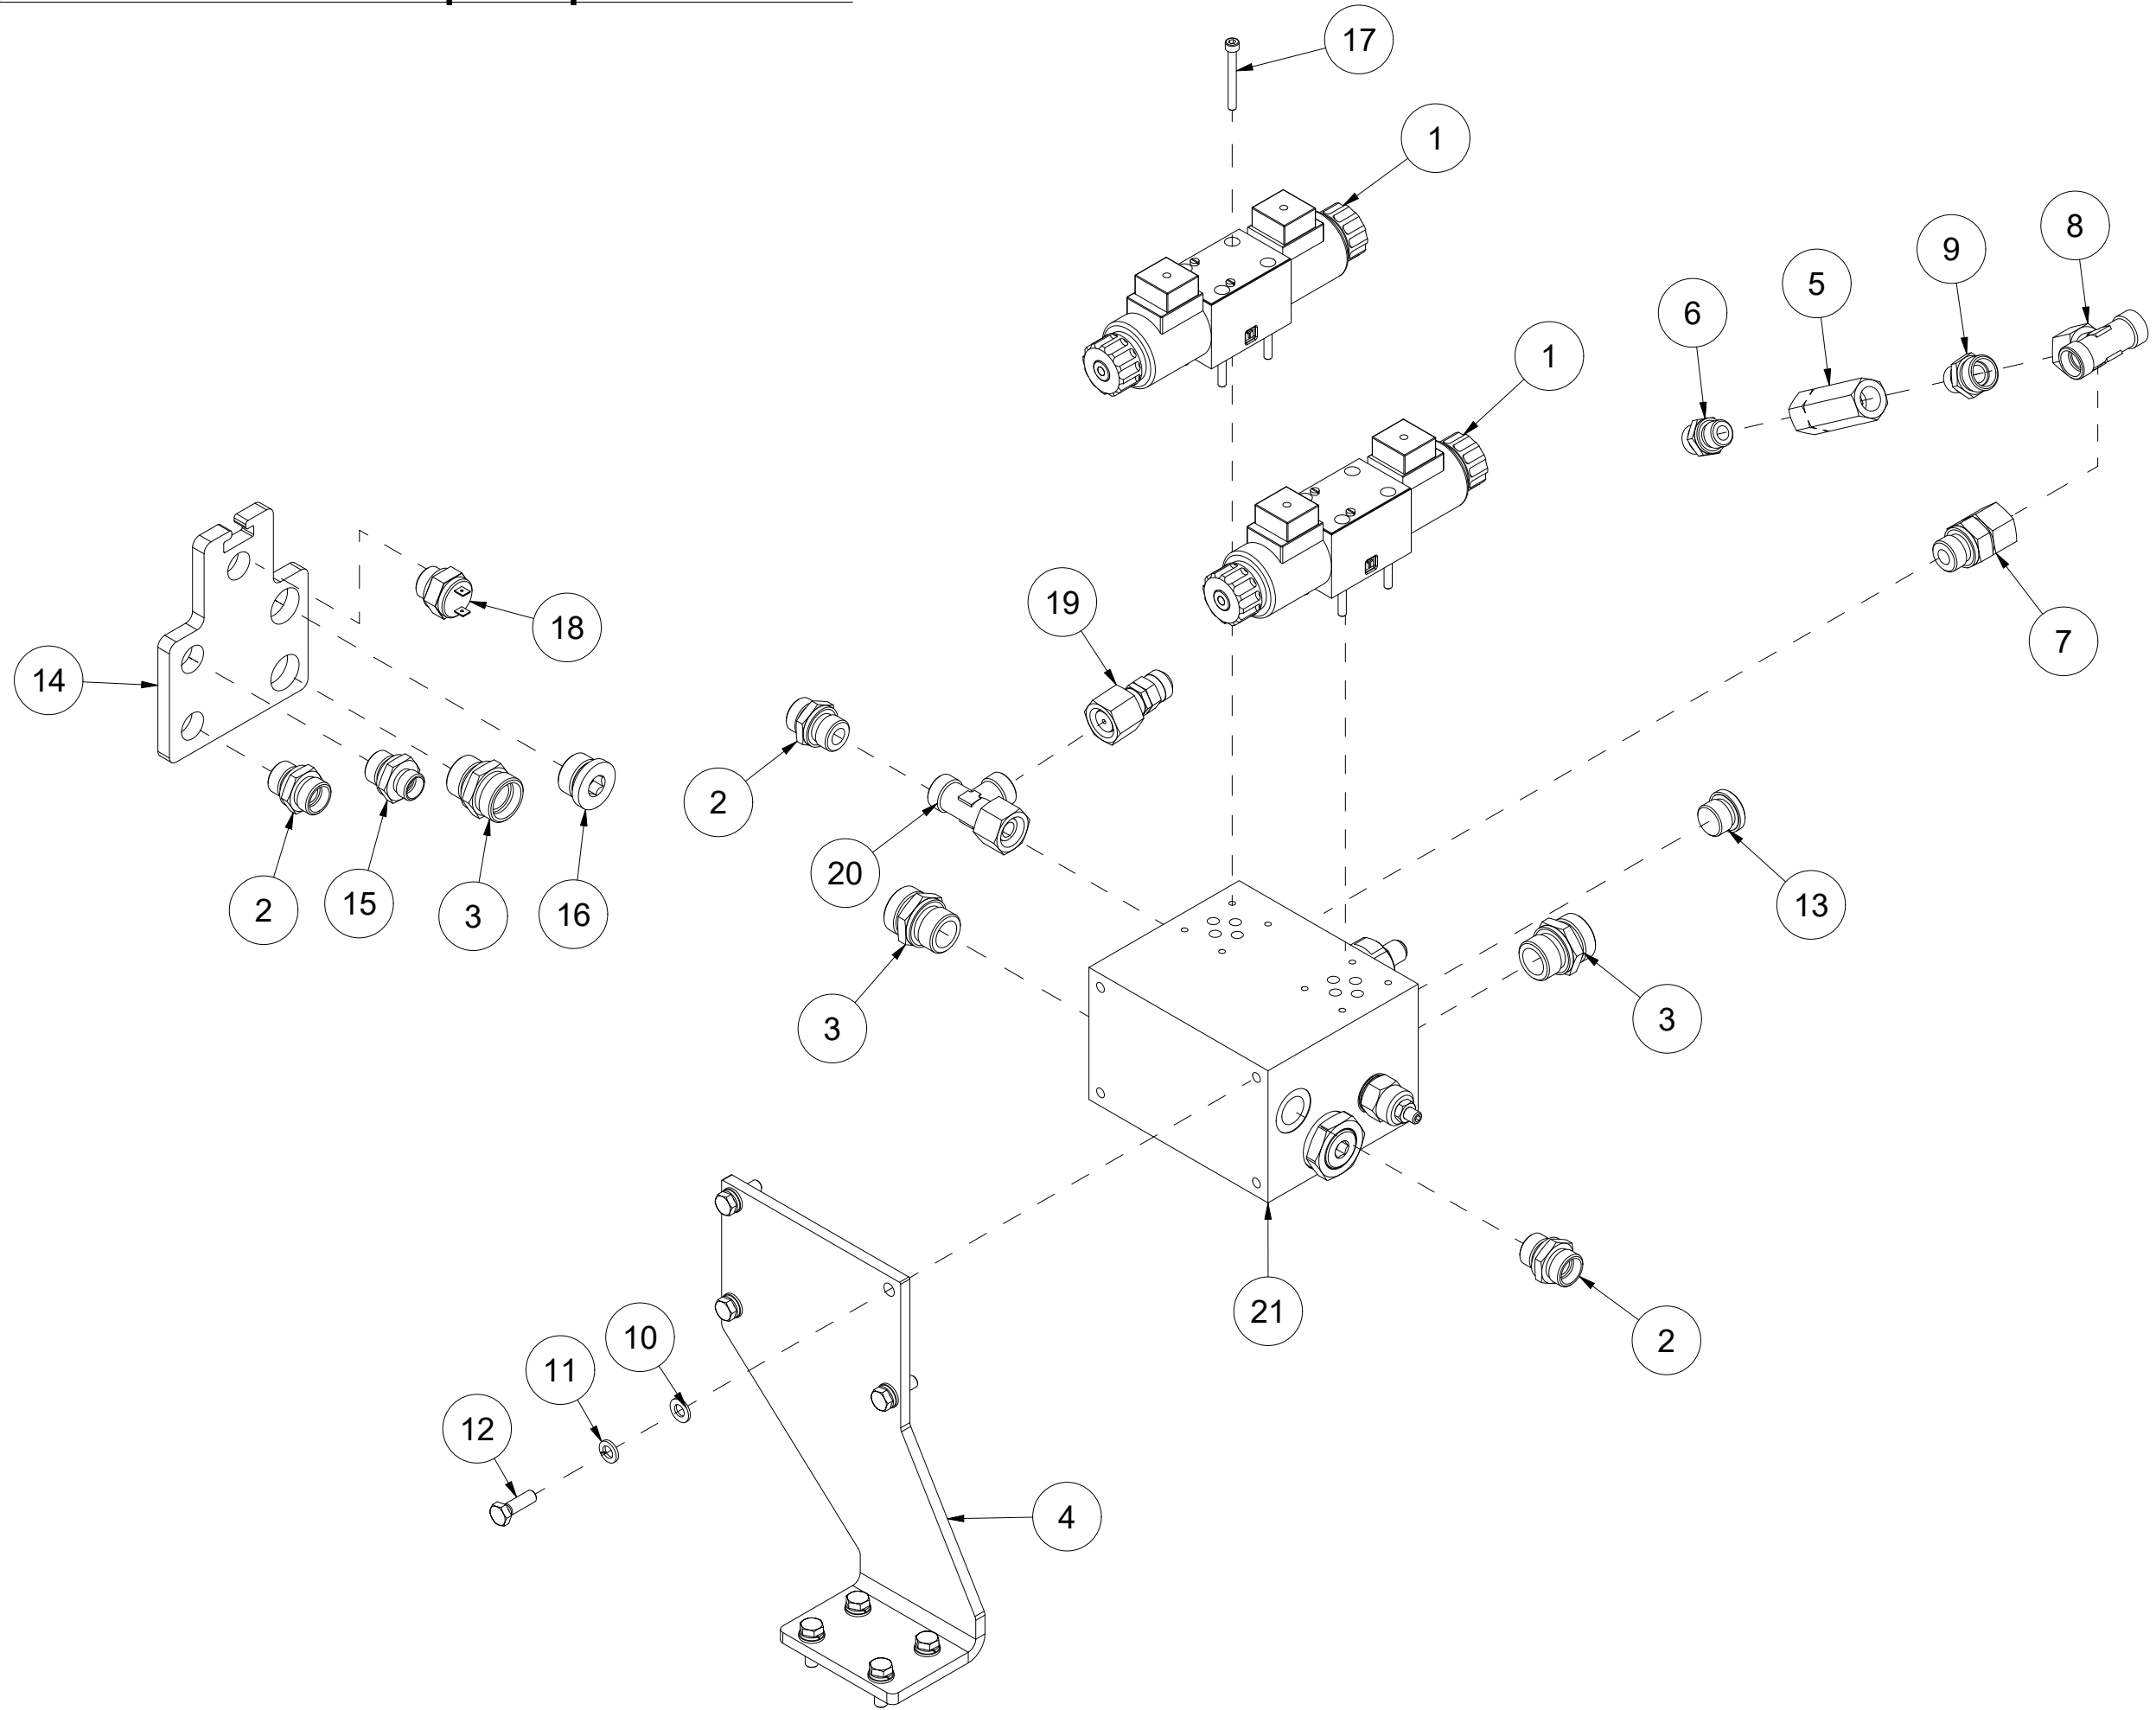

026 Hydraulic block 2 pumps VM370

Pos	Qty	Article no	Designation
1	2	2955251	Valve DHI-0-714/8-X12
2	3	2957768	Hexagon nipple GEK BSP 1/2" L15 ED
3	3	2957773	Hexagon nipple GEK BSP 3/4" L22 ED
4	1	41311095	Hydraulic block bracket
5	1	2955331	Non-return valve 3/8" 0,5Bar
6	1	2957749	Hexagon nipple GEK BSP 3/8" L12 ED
7	1	2957747	Swivel nipple EVGE 15L BSP 1/2" ED
8	1	2957775	T-hexagon nipple EVTK 15L
9	1	2957750	Hexagon nipple GEK BSP 3/8" L15 ED
10	8	2531047	Washer M8 EIZn DIN 125
11	8	2534047	Spring washer M8 EIZn DIN 127
12	8	2422246	Hexagon screw M8x25 EIZn 8.8 DIN 933
13	1	2957411	Plug 1/2 w/Gasket
14	1	41311164	Plate
15	1	2957766	Hexagon nipple GEK BSP 1/2" L12 ED
16	1	2957420	Plug 3/4 w/Gasket
17	8	2477179	Unbrako cylinder screw M5x45 EIZn DIN 912
18	1	4233010	Thermostat 80 degrees
19	1	2957956	Minimess DKO 15L
20	1	2957776	T-hexagon nipple EVLK 15L
21	1		Regenerative Blokk VM370