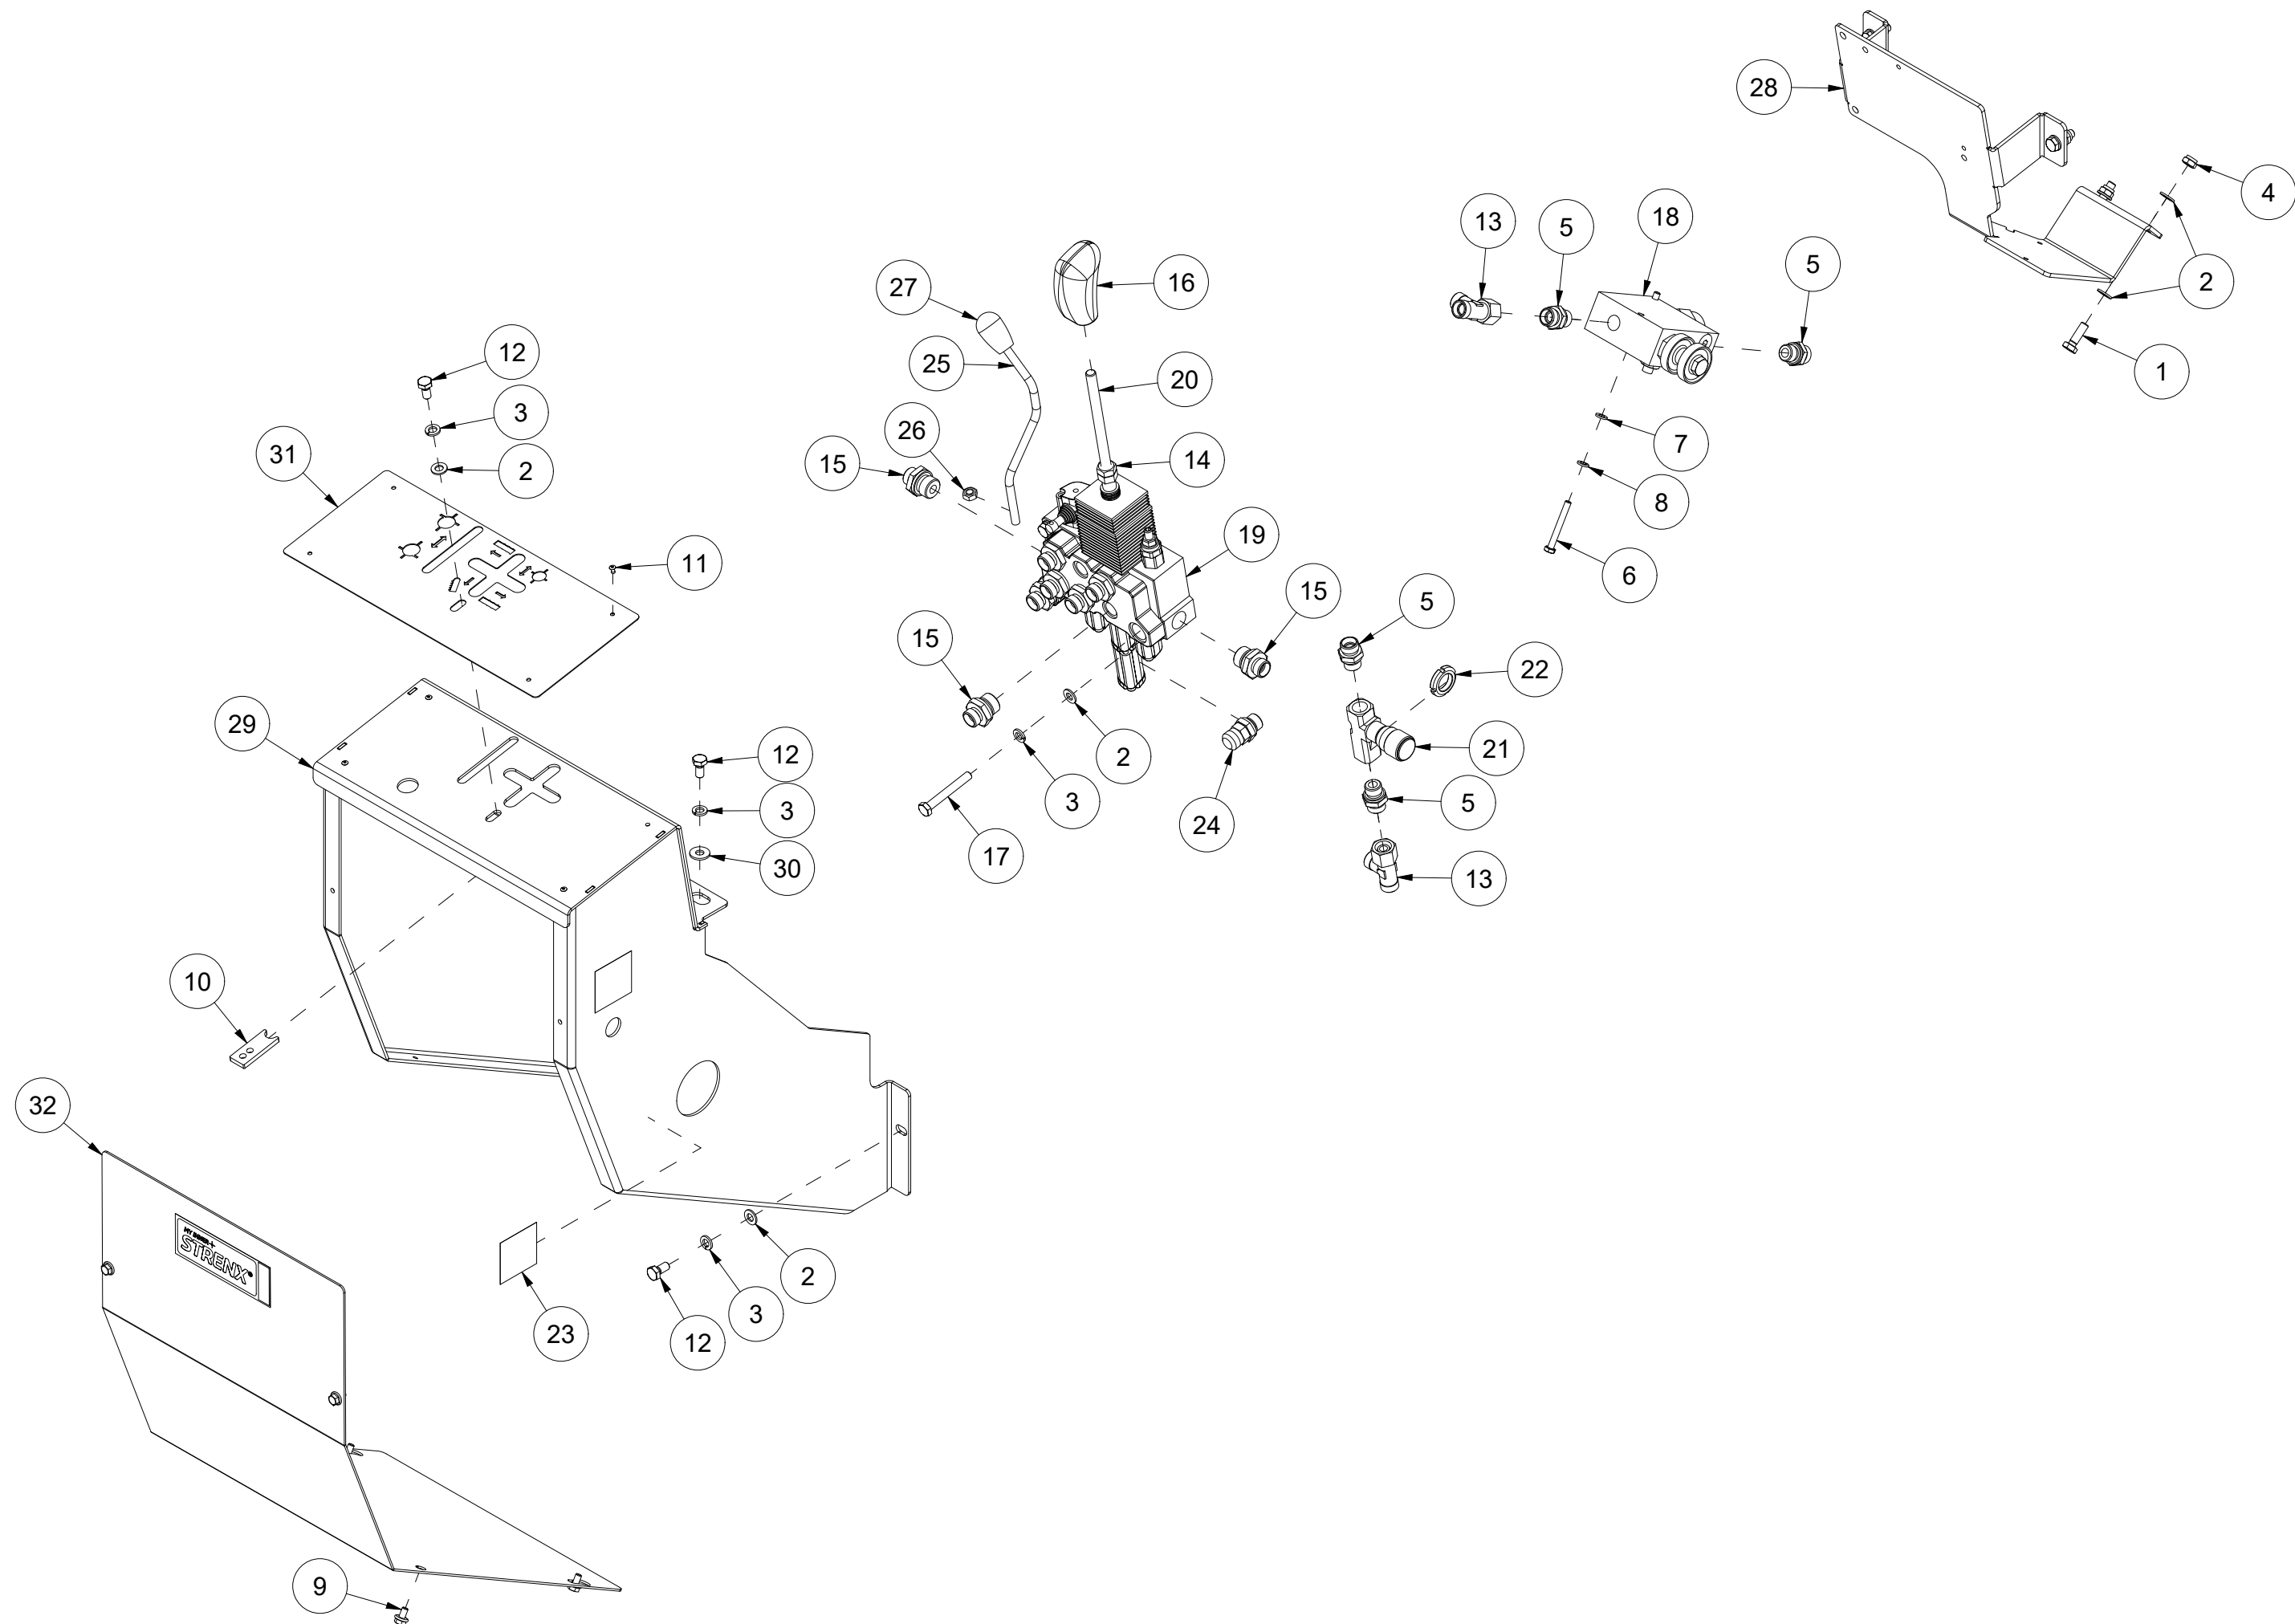

014 Operation console 3 pumps VM370

Pos	Qty	Article no	Designation
1	4	2422246	Hexagon screw M8x25 EIZn 8.8 DIN 933
2	13	2531047	Washer M8 EIZn DIN 125
3	7	2534047	Spring washer M8 EIZn DIN 127
4	4	2483609	Locking nut M8 EIZn DIN 985
5	5	2957749	Hexagon nipple GEK BSP 3/8" L12 ED
6	2	2422217	Hexagon screw M6x50 EIZn 8.8 DIN 931
7	2	2531039	Washer M6 EIZn DIN 125
8	2	2534039	Spring washer M6 EIZn DIN 127
9	6	2451196	Hexagon screw with flange M6x10 EIZn 8.8 DIN 6921
10	1	41311151	Stop plate
11	4	2511372	Pop rivet
12	5	2422240	Hexagon screw M8x16 EIZn 8.8 DIN 933
13	2	2957723	T-hexagon nipple EVLK 12L
14	1	2481610	Hexagon nut M10 EIZn DIN 934
15	8	2957766	Hexagon nipple GEK BSP 1/2" L12 ED
16	1	2245046	Handle 1066S D10
17	2	2422259	Hexagon screw M8x60 EIZn 8.8 DIN 931
18	1	2955271	Valve priority setting FPRF 3/8 G
19	1	2955234	Valve BM40/3 ZB GU/JS D1/JS
20	1	41311006	Valve rod
21	1	2955341	Throttle/non-return valve 3/8
22	1	2485615	Panel nut M20x1
23	2	2935176	Adhesive label Weight adjustment, kg
24	1	2957953	Minimess 3/8 BSP
25	1	41311220	Handle
26	1	2481609	Hexagon nut M8 EIZn DIN 934
27	1	2245048	Handle M8 SR6408
28	1	41311229	Bracket
29	1	41311228	Control panel VM370 og 370X
30	2	2533051	Body washer Ø8,4/20x2 EIZn
31	1	41311230	Symbol plate Vm370X
32	1	41311233	Front cover