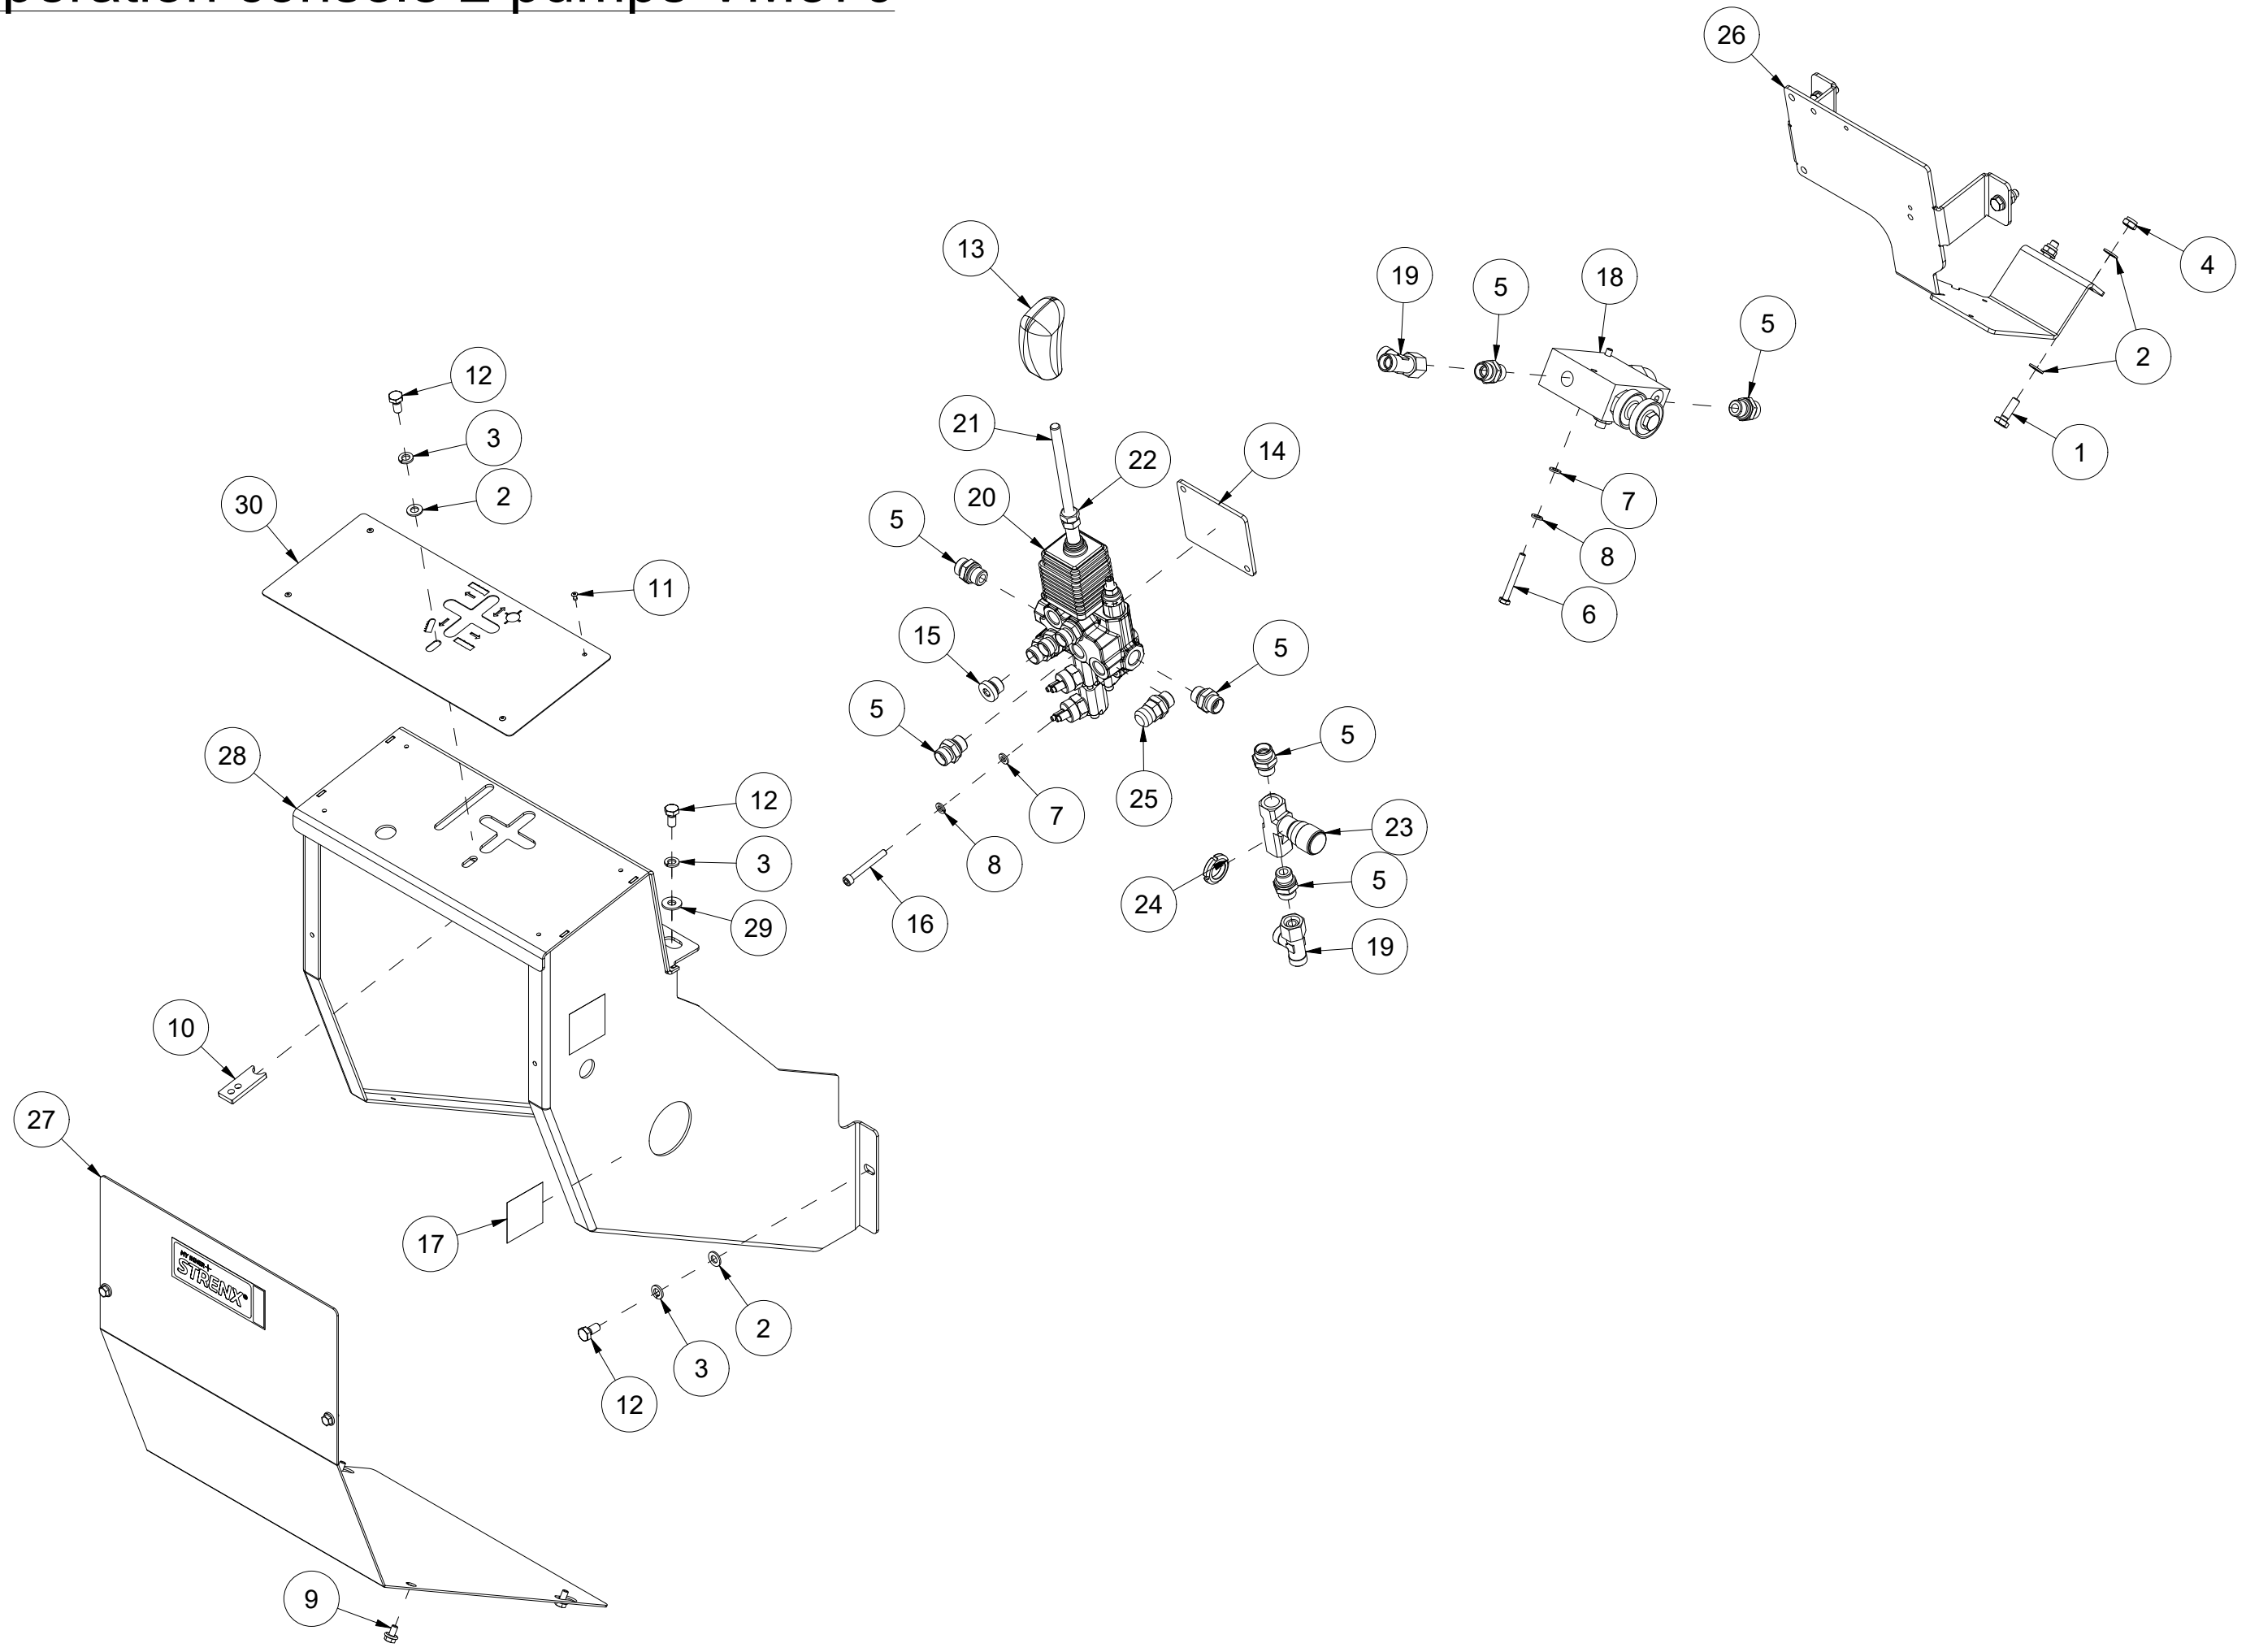

015 Operation console 2 pumps VM370

Pos	Qty	Article no	Designation
1	4	2422246	Hexagon screw M8x25 EIZn 8.8 DIN 933
2	11	2531047	Washer M8 EIZn DIN 125
3	5	2534047	Spring washer M8 EIZn DIN 127
4	4	2483609	Locking nut M8 EIZn DIN 985
5	11	2957749	Hexagon nipple GEK BSP 3/8" L12 ED
6	2	2422217	Hexagon screw M6x50 EIZn 8.8 DIN 931
7	4	2531039	Washer M6 EIZn DIN 125
8	4	2534039	Spring washer M6 EIZn DIN 127
9	6	2451196	Hexagon screw with flange M6x10 EIZn 8.8 DIN 6921
10	1	41311151	Stop plate
11	4	2511372	Pop rivet
12	5	2422240	Hexagon screw M8x16 EIZn 8.8 DIN 933
13	1	2245046	Handle 1066S D10
14	1	41311147	Plate
15	1	2957410	Plug 3/8 w/Gasket
16	2	2477217	Unbrako cylinder screw M6x50 EIZn DIN 912
17	2	2935176	Adhesive label Weight adjustment kg
18	1	2955271	Valve priority setting FPRF 3/8 G
19	2	2957723	T-hexagon nipple EVLK 12L
20	1	2955231	Valve BM35/2 GU/JSE DZ1JSE D
21	1	41311006	Valve rod
22	1	2481610	Hexagon nut M10 EIZn DIN 934
23	1	2955341	Throttle/non-return valve 3/8
24	1	2485615	Panel nut M20x1
25	1	2957953	Minimess 3/8 BSP
26	1	41311229	Bracket
27	1	41311233	Front cover
28	1	41311228	Operation panel VM370 og 370X
29	2	2533051	Body washer Ø8,4/20x2 EIZn
30	1	41311231	Symbol plate Vm370