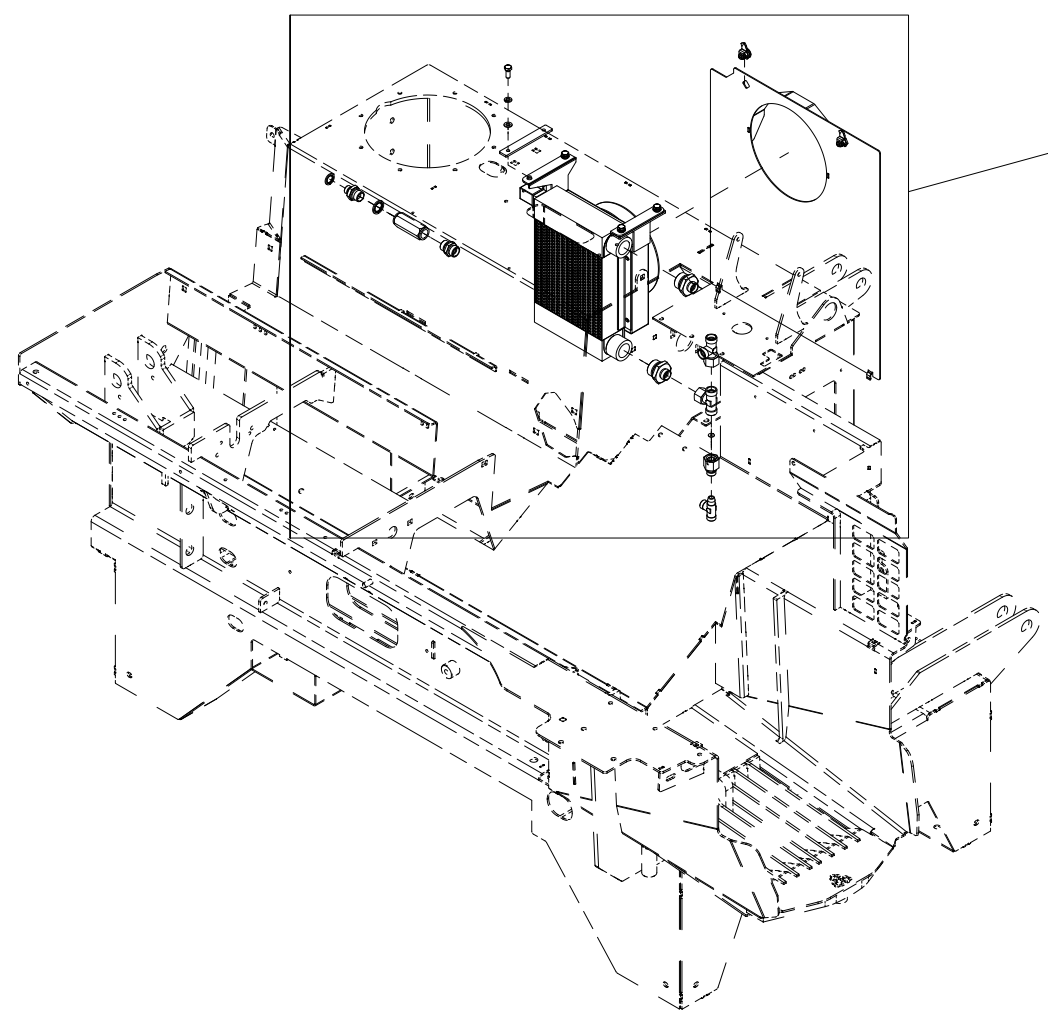

025 Oil cooler VM370

Pos	Qty	Article no	Designation
1	1	41311175	Cover for oil cooler
2	2	2931024	Cross track lock Euro Lock
3	2	2957780	Hexagon nipple GEK BSP 1" L15 ED
4	1	2957775	T-hexagon nipple EVTK 15L
5	1	2957768	Hexagon nipple GEK BSP 1/2" L15 ED
6	1	4253052	Oil cooler
7	1	2957861	Hydraulic gasket 1/2"
8	1	2957763	Hexagon nipple BSP 1/2" - 3/8"
9	1	2957890	Hydraulic gasket 3/8"
10	1	2957513	Reducer L15-L12
11	1	2955297	Non-return valve 1/2" 6,0Bar
12	4	2422244	Hexagon screw M8x20 EIZn 8.8 DIN 933
13	4	2531047	Washer M8 EIZn DIN 125
14	1	2957723	T-hexagon nipple EVLK 12L
15	2	41311195	Nut plate
16	4	2534047	Spring washer M8 EIZn DIN 127
17	1	41311176	Nozzle Ø3,2/12x1
18	1	2957776	T-hexagon nipple EVLK 15L