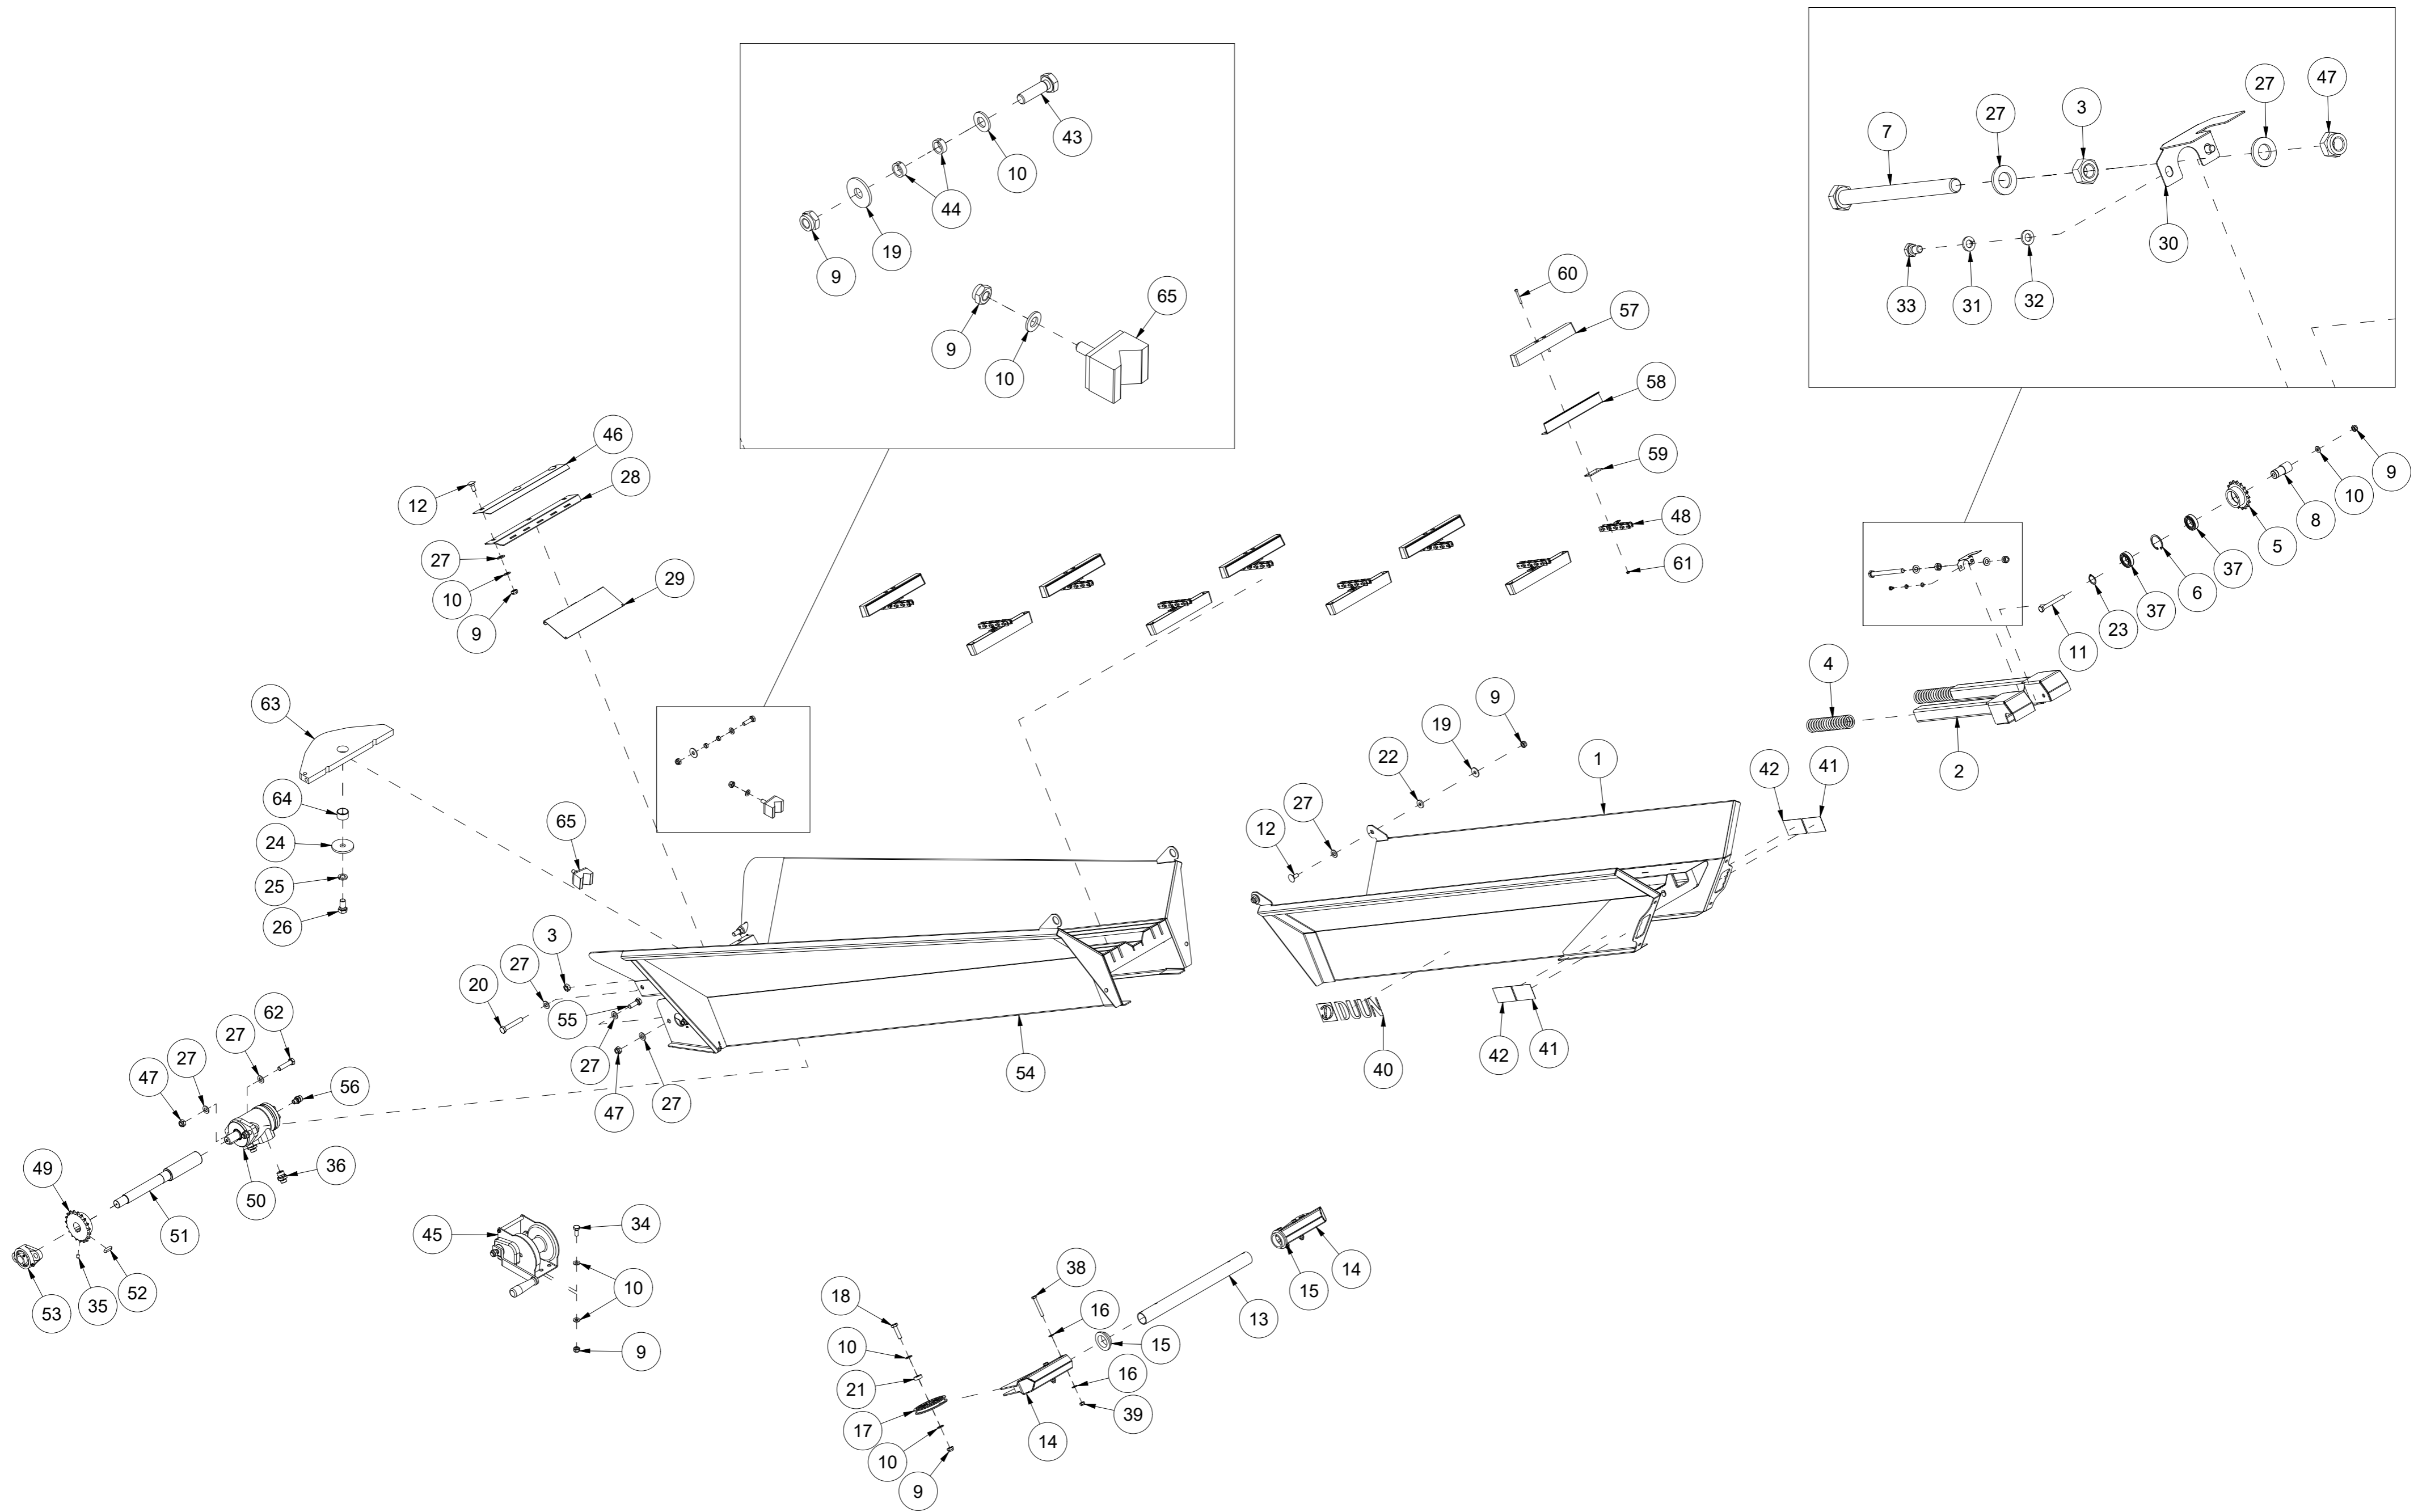

019 Conveyor VM370

Pos	Qty	Article no	Designation	Pos	Qty	Article no	Designation
1	1	41201006	Conveyor belt, upper	57	9	41121078	Carrier
2	1	41201027	Chain tensioner	58	9	41131090	Carrier plate
3	3	2481611	Hexagon nut M12 EIZn DIN 934	59	9	41131091	Nut plate
4	2	2912085	Pressure spring Dt5,5 Di29 L200 St	60	18	2471177	Unbrako cylinder screw M5x40 St 12.9 DIN 912
5	1	41121079	Chain wheel 5/8" Z17 Ø47,0	61	18	2483607	Locking nut M5 EIZn DIN 985
6	1	2553247	Seeger ring I 47x2,0 DIN 472	62	2	2422356	Hexagon screw M12x50 EIZn 8.8 DIN 931
7	1	2422370	Hexagon screw M12x150 EIZn 8.8 DIN931	63	1	41311227	Rotating plate
8	1	41201082	Shaft	64	1	2245228	Plastic bearing Ø30/34x20
9	14	2483610	Locking nut M10 EIZn DIN 985	65	2	41211252	Rubber damper
10	17	2531060	Washer M10 EIZn DIN 125				
11	1	2422315	Hexagon screw M10x90 EIZn 8.8 DIN 931				
12	5	2344330	Locking screw M10x25 EIZn 8.8 DIN 603				
13	1	41201033	Pipe				
14	2	41201019	Pulley holder				
15	2	23311032	Plastic bearing Ø39/48x15				
16	8	2531047	Washer M8 EIZn DIN 125				
17	2	2245011	Pulley, plastic				
18	2	2422303	Hexagon screw M10x40 EIZn 8.8 DIN 931				
19	3	2533060	Body washer M10 EIZn DIN 9021				
20	2	2422362	Hexagon screw M12x75 EIZn 8.8 DIN 931				
21	4	41121084	Inlay in pulley				
22	2	41151031	Bearing washer				
23	1	2553125	Seeger ring A 25x1,2 DIN 471				
24	1	25131040	Washer Ø16/66x6				
25	1	2534078	Spring washer M16 EIZn DIN 127				
26	1	2422485	Hexagon screw M16x30 EIZn 8.8 DIN 933				
27	17	2531069	Washer M12 EIZn DIN 125				
28	1	41201238	Locking plate				
29	1	41201239	Carrier trapdoor				
30	1	41201264	Protective plate				
31	2	2534039	Spring washer M6 EIZn DIN 127				
32	2	2531039	Washer M6 EIZn DIN 125				
33	2	2422196	Hexagon screw M6x10 EIZn 8.8 DIN 933				
34	3	2422297	Hexagon screw M10x25 EIZn 8.8 DIN 933				
35	1	2473236	Threaded pin M8x12 St DIN 914				
36	2	2957766	Hexagon nipple GEK BSP 1/2" L12 ED				
37	2	2951124	Ball bearing 6005 2RS 25x47x12 DIN 625				
38	4	2422259	Hexagon screw M8x60 EIZn 8.8 DIN 931				
39	4	2483609	Locking nut M8 EIZn DIN 985				
40	1	2935071	Adhesive label Duun H60				
41	2	2935034	Adhesive label 90x48 Hanging ribbon				
42	2	2935088	Adhesive label 90x48 Hand pinching hazard				
43	1	2422301	Hexagon screw M10x35 EIZn 8.8 DIN 933				
44	2	41201187	Washer				
45	1	2966105	Winch 500 kg with brake and wire				
46	1	41201308	Cover plate				
47	5	2483611	Locking nut M12 EIZn DIN 985				
48	1	2963105	Roller chain 5/8" Sim 504 link elf				
49	1	41401029	Chain wheel 19t 5/8"m set screw m8				
50	1	2955508	Hydraulic motor 50 ccm				
51	1	41311207	Drive shaft				
52	1	41311209	Wedge with holes L30				
53	1	2954169	Flange bearing UCFL 205 25mm				
54	1	41311206	Conveyor belt, lower				
55	2	2423350	Hexagon screw M12x35 EIZn 10.9 DIN 933				
56	1	2957756	Hexagon nipple GEK BSP 1/4" L12 ED