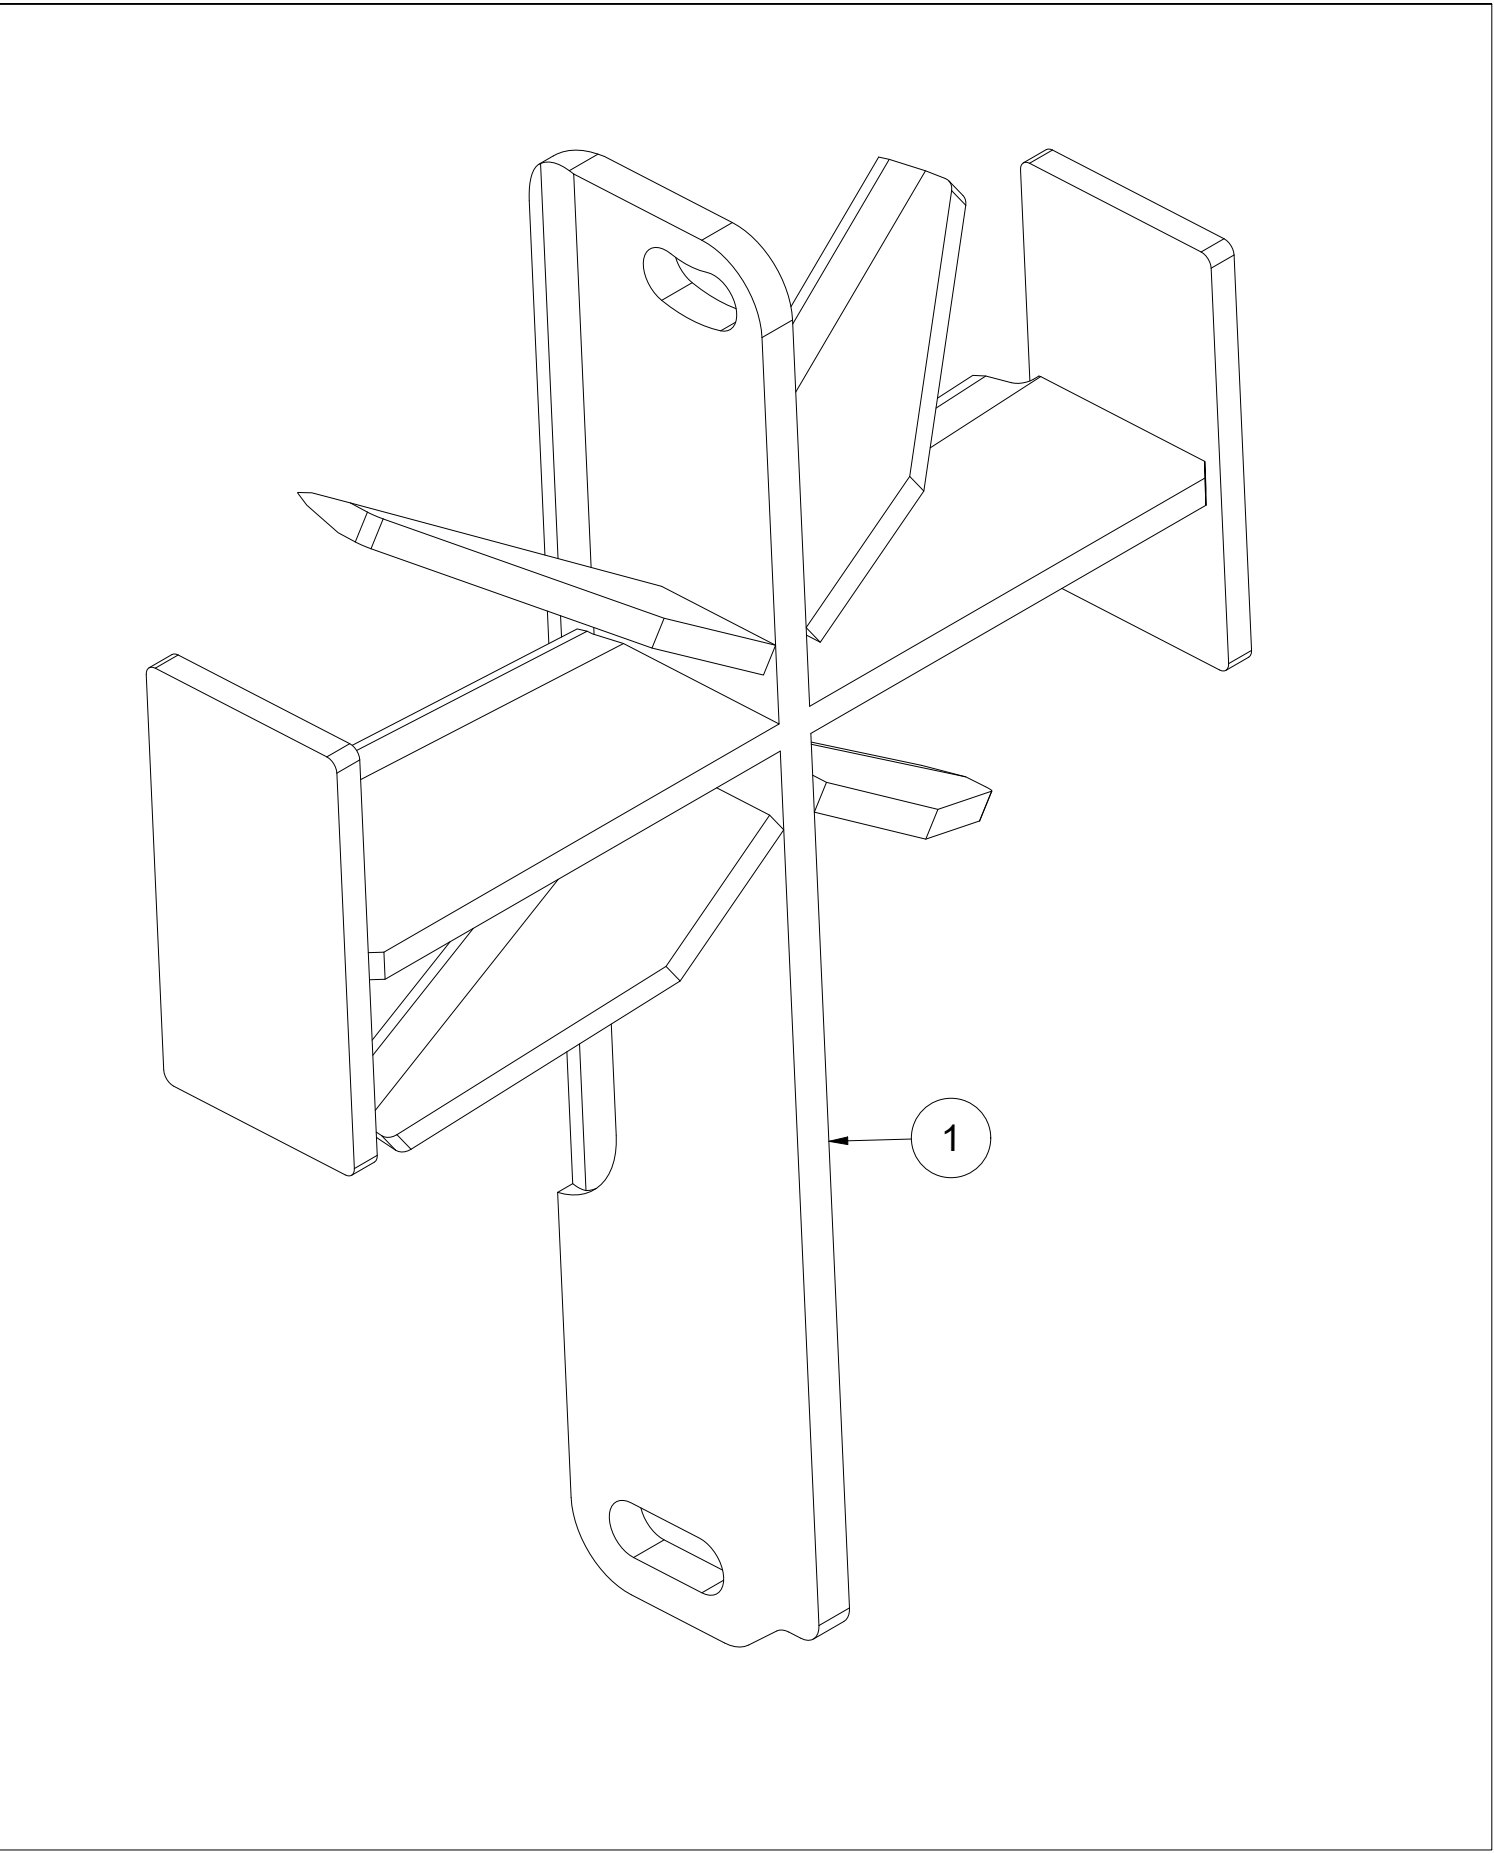

Pos	Qty	Article no	Designation
1	1	41311122	Rear cover
2	2	2931024	Euro Lock cross-track lock
3	1	2935088	Adhesive label 90x48 Hand pinching hazard

029 8-parts splitting knife VM370