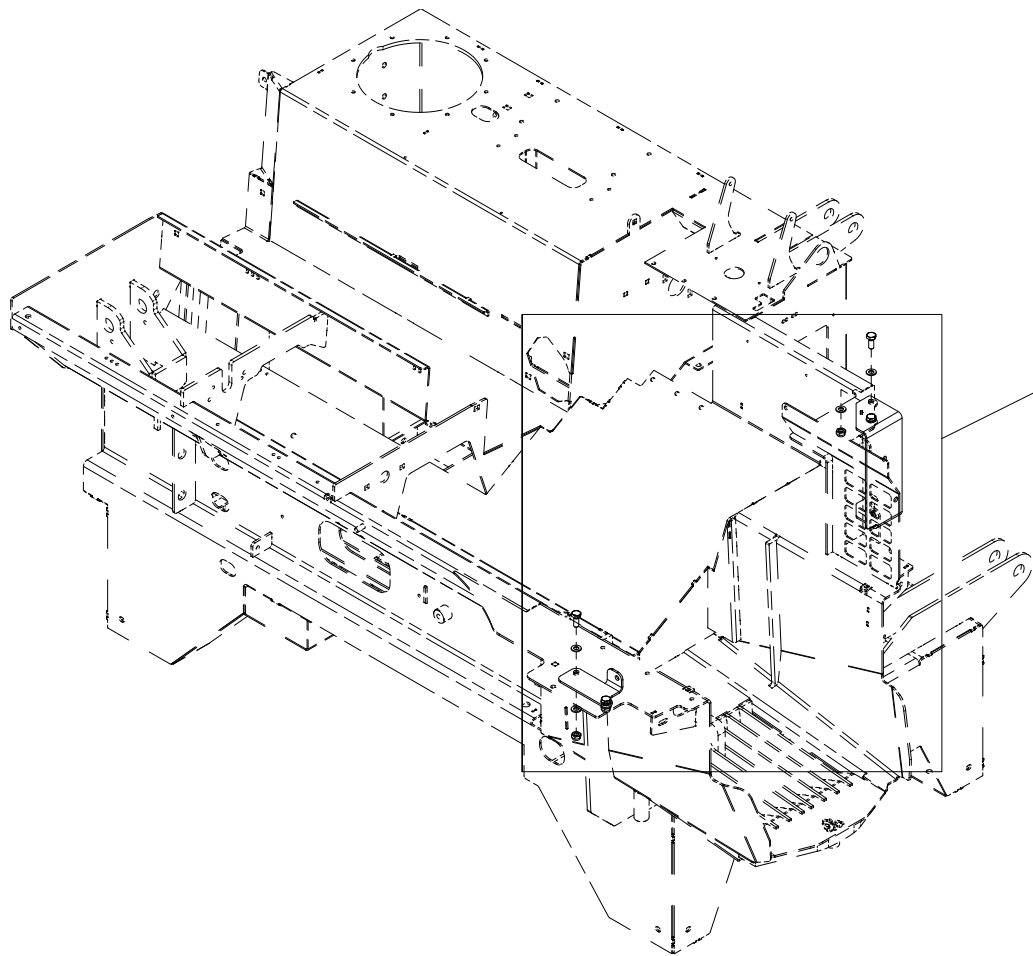

Pos	Qty	Article no	Designation
1	1	41311212	8-parts splitting knife

031 Rear winch bracket

Pos	Qty	Article no	Designation
1	1	41311235	Attachment
2	6	2422297	Hexagon screw M10x25 EIZn 8.8 DIN 933
3	12	2531060	Washer M10 EIZn DIN 125
4	6	2483610	Locking nut M10 EIZn DIN 985
5	1	41311234	Rear bracket winch