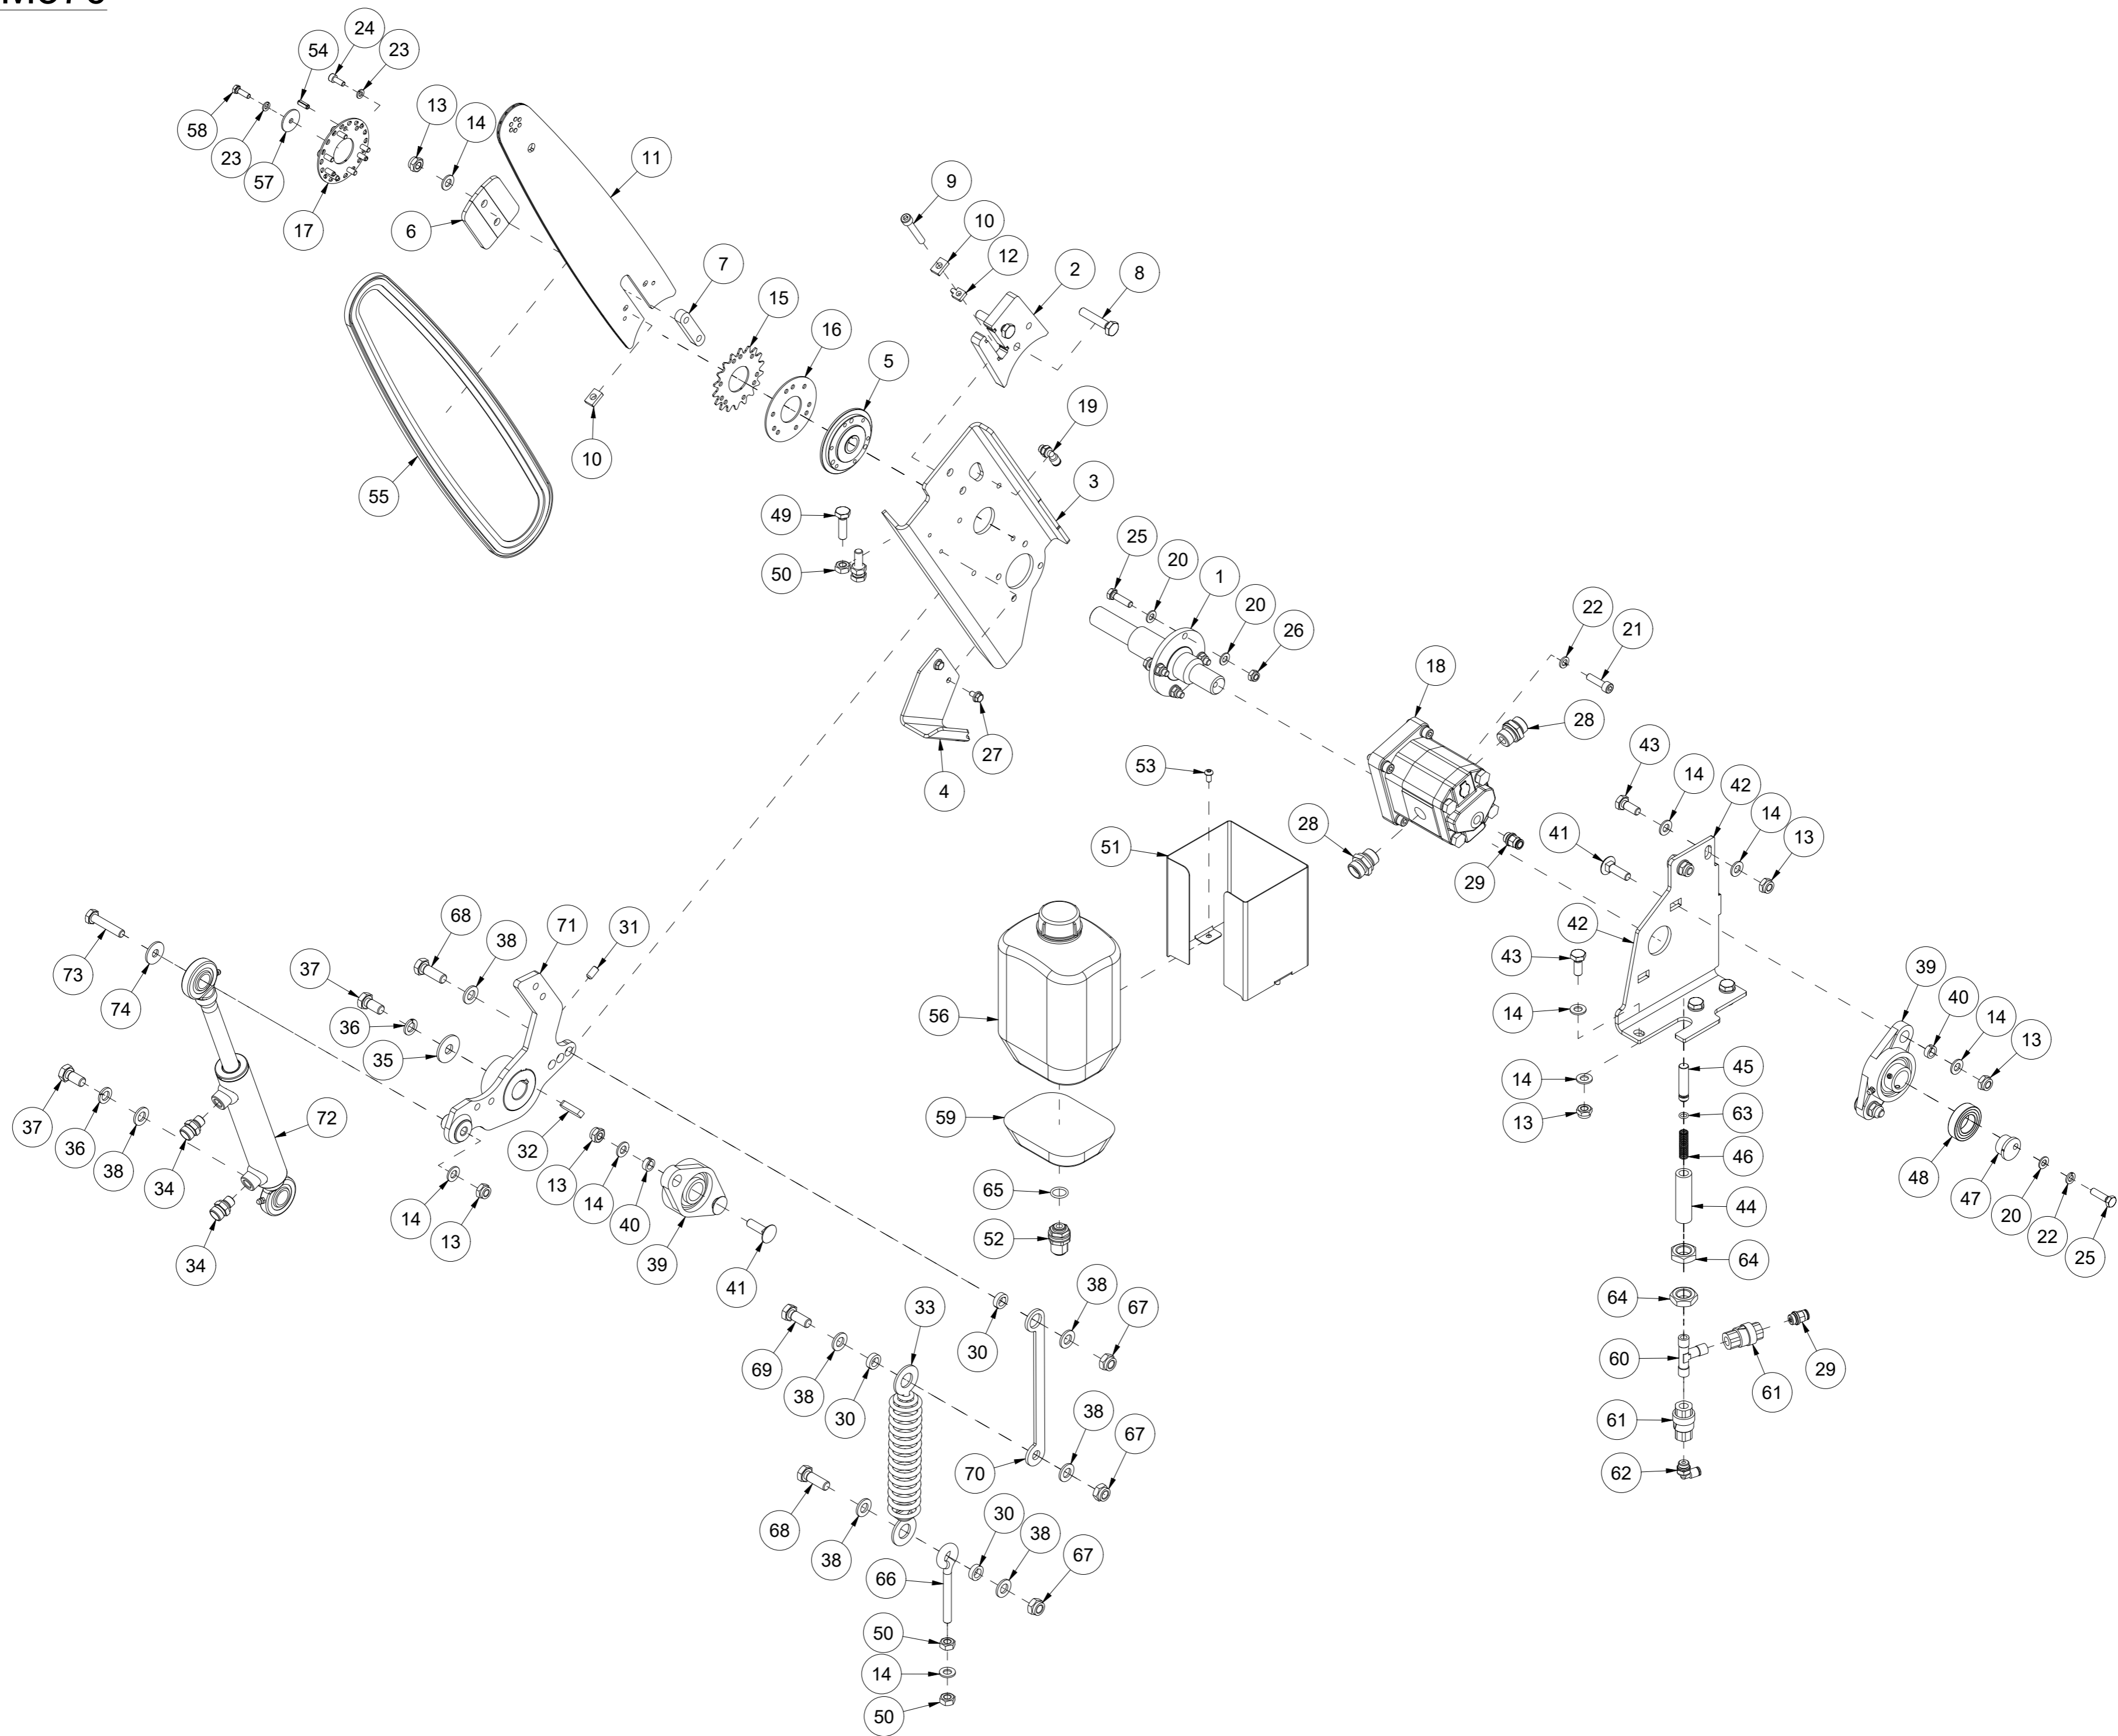

Pos	Qty	Article no	Designation	Pos	Qty	Article no	Designation
1	1	41311033	Saw shaft movement	57	1	41201047	Washer Ø6,5/30x2
2	1	41311015	Fixing block	58	1	2422205	Hexagon screw M6x20 EIZn 8.8 DIN 933
3	1	41311024	Sword bracket	59	1	41311002	Saw chain oil
4	1	41311025	Log stop sliding plate	60	1	2957500	Pipe connection T-piece BSP 1/4" ext.
5	1	41311156	Drive wheel saw chain	61	2	2955330	Non-return valve 1/4"
6	1	41121036	Damping plate	62	1	2957815	Lightning fittings 6mm 1/4" 90gr
7	1	41301095	Wedge	63	1	2233008	O-ring 8,00x2,00 NBR 70
8	2	2425307	Hexagon screw M10x50 EIZn 8.8 DIN 933	64	2	2482615	Hexagon nut, low M20x1,5 EIZn DIN 936
9	1	2477256	Unbrako cylinder screw M8x50 EIZn DIN 912	65	1	2233018	O-ring 17,13x2,62 NBR 70
10	2	41201205	Plate 13,5x20 Ø8,25	66	1	2478314	Eye bolt M10x80
11	1	41301014	Saw bar 0,325" L513 with nose wheel	67	3	2483611	Locking nut M12 EIZn DIN 985
12	1	41201206	Tension tap	68	2	2422350	Hexagon screw M12x35 EIZn 8.8 DIN 933
13	12	2483610	Locking nut M10 EIZn DIN 985	69	1	2422348	Hexagon screw M12x30 EIZn 8.8 DIN 933
14	18	2531060	Washer M10 EIZn DIN 125	70	1	41331005	Extender
15	1	41301003	Middle drive sprocket	71	1	41211241	Saw arm
16	1	41301001	Inner drive sprocket	72	1	2955015	Cylinder Ø32/20 SL125
17	1	41301002	Outer drive sprocket	73	1	2422307	Hexagon screw M10x50 EIZn 8.8 DIN 931
18	1	2955564	Cog wheel motor GR2 8 ccm	74	1	2533060	Body washer M10 EIZn DIN 9021
19	1	2957814	Flash fittings 6mm 1/8" 90gr				
20	9	2531047	Washer M8 EIZn DIN 125				
21	4	2477248	Unbrako cylinder screw M8x30 EIZn DIN 912				
22	5	2534047	Spring washer M8 EIZn DIN 127				
23	7	2534039	Spring washer M6 EIZn DIN 127				
24	6	2477200	Unbrako cylinder screw M6x16 EIZn DIN 912				
25	5	2422248	Hexagon screw M8x30 EIZn 8.8 DIN 933				
26	4	2483609	Locking nut M8 EIZn DIN 985				
27	2	2451196	Hexagon screw with flange M6x10 EIZn 8.8 DIN 6921				
28	2	2957768	Hexagon nipple GEK BSP 1/2" L15 ED				
29	2	2957818	Flash fittings 8mm 1/4" Straight				
30	3	41311076	Washer Ø12,2/20x6				
31	1	2473239	Threaded pin M8x16 St DIN 916				
32	1	2115131	Cotter 8x7 L36 St DIN 6885A				
33	1	2913041	Extension spring Dt5,38 Dy41 L240 A2				
34	2	2957756	Hexagon nipple GEK BSP 1/4" L12 ED				
35	1	2533090	Body washer M12 EIZn DIN 9021				
36	2	2534069	Spring washer M12 EIZn DIN 127				
37	2	2422346	Hexagon screw M12x25 EIZn 8.8 DIN 933				
38	7	2531069	Washer M12 EIZn DIN 125				
39	2	2954169	Flange bearing UCFL 205 25mm				
40	4	41111067	Bushing				
41	4	2344332	Locking screw M10x35 EIZn 8.8 DIN 603				
42	1	41311034	Sword holder bracket				
43	5	2422297	Hexagon screw M10x25 EIZn 8.8 DIN 933				
44	1	41201132	Cylinder				
45	1	41201127	Piston				
46	1	2912068	Extension spring Dt1,0 Di9,0 L45 St				
47	1	41201190	Eccentric bushing				
48	1	2951124	Ball bearing 6005 2RS 25x47x12 DIN 625				
49	2	2422301	Hexagon screw M10x35 EIZn 8.8 DIN 933				
50	4	2481610	Hexagon nut M10 EIZn DIN 934				
51	1	41311084	Stand for chain oil tank				
52	1	2957811	Bulkhead bushing Ø8,0				
53	2	2476197	Unbrako round head screw M6x12 EIZn ISO 7380				
54	3	2525203	Tension sleeve 6x16 St DIN 1481				
55	1	2963133	Saw chain 78 joint 0,325" division				
56	1	41311085	2,5 l Plastic container