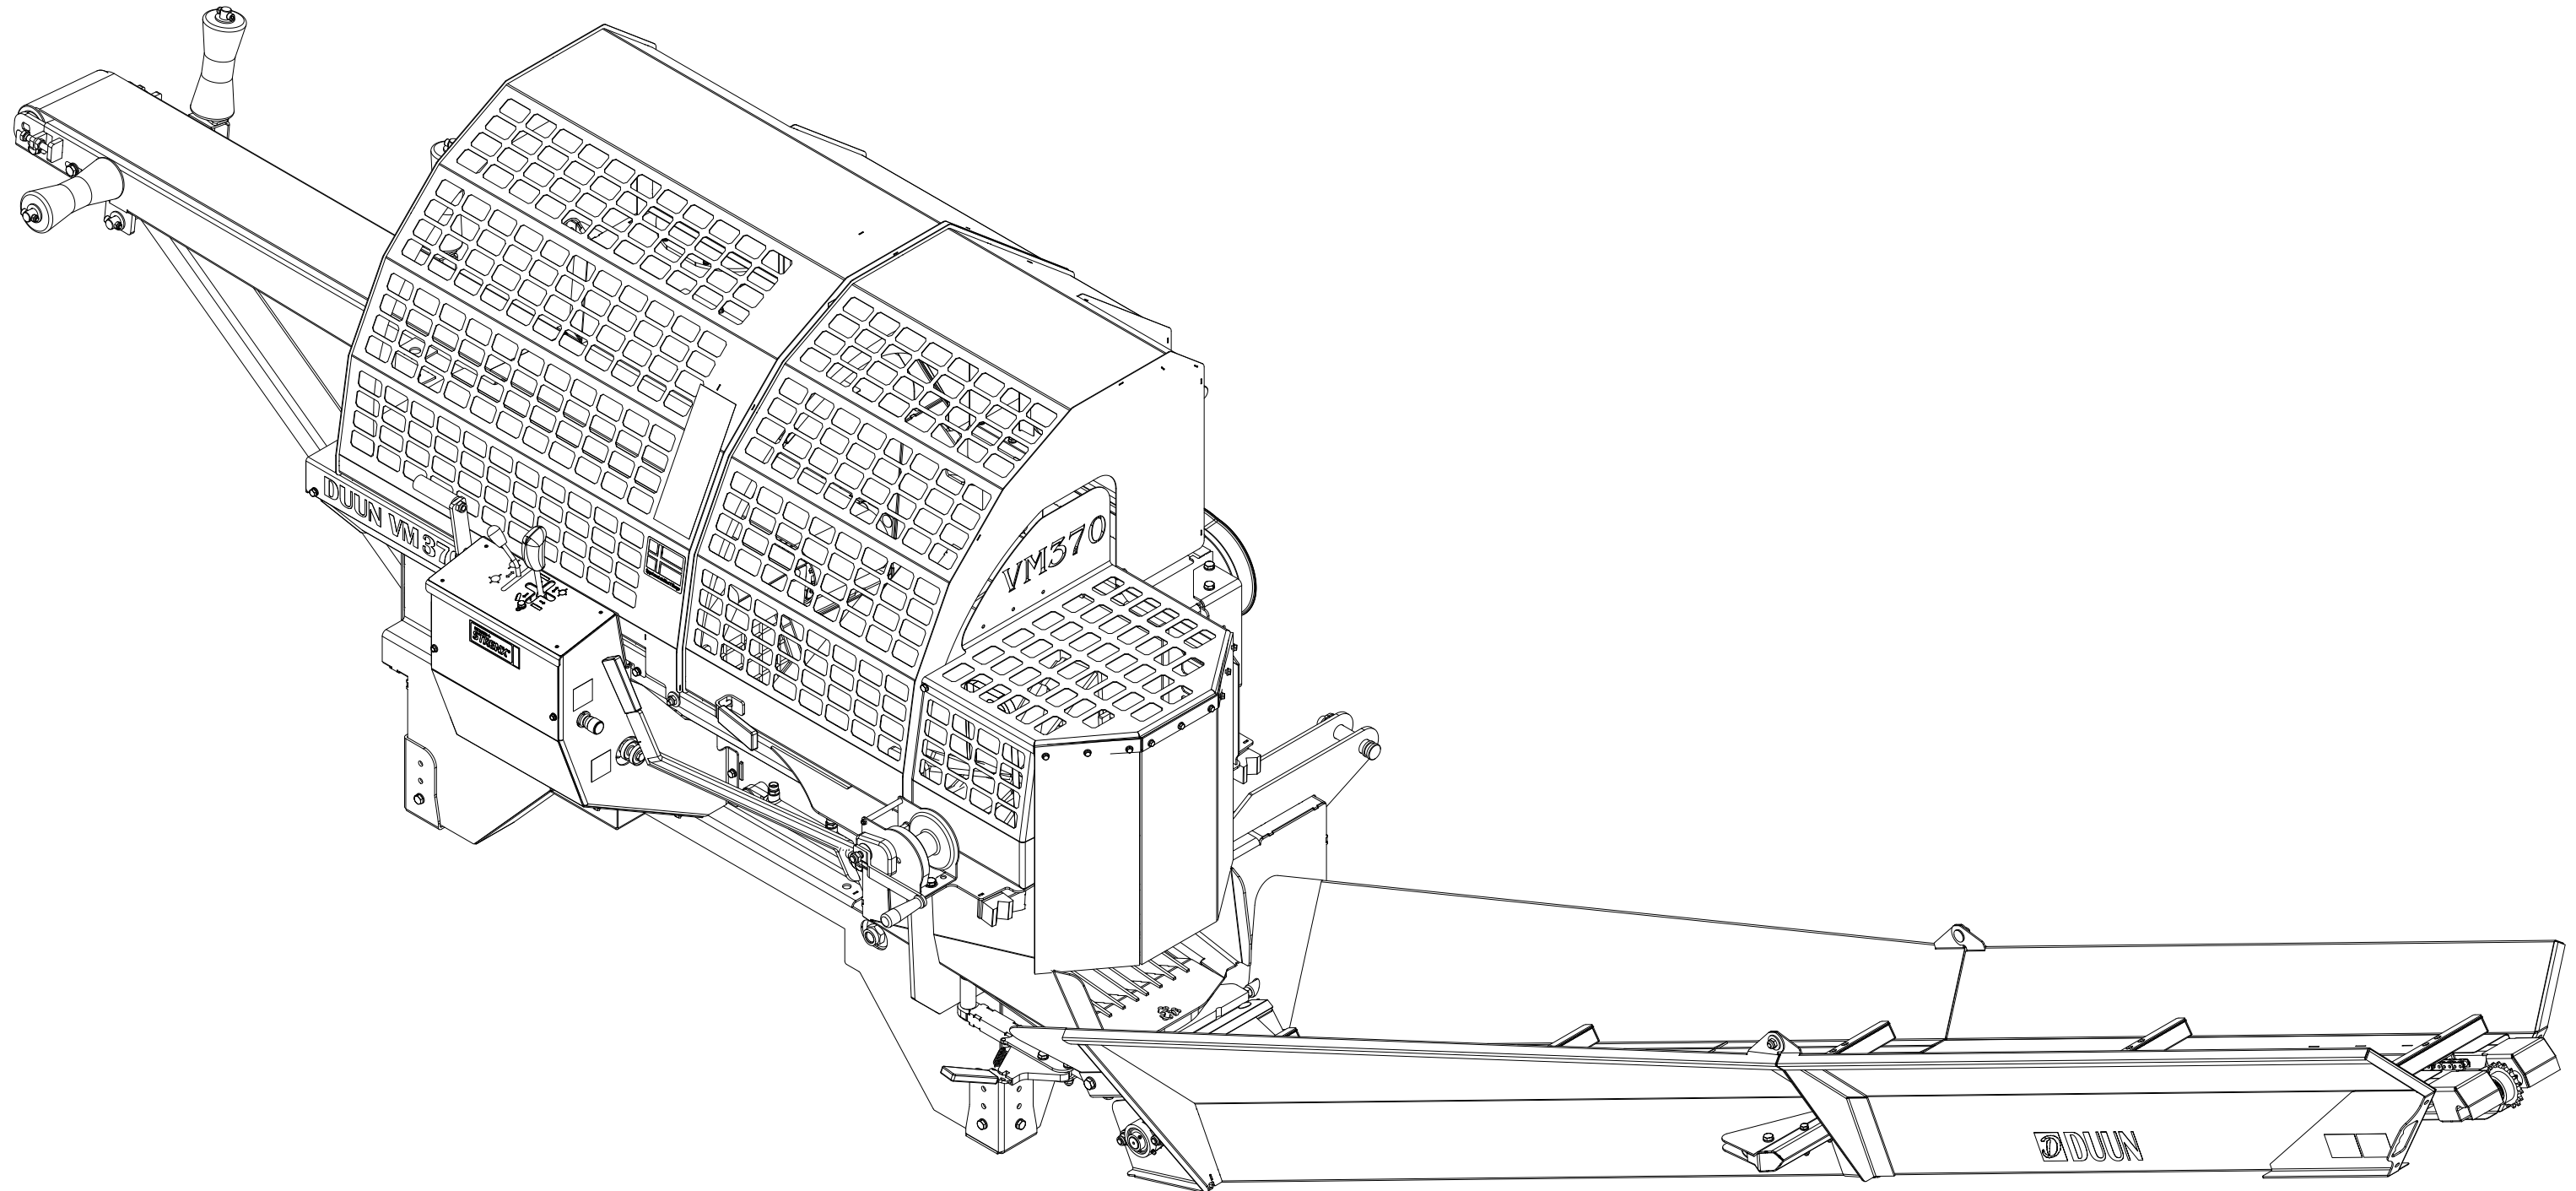

VM370

Spare parts catalogue

Duun Industrier as
7630 Åsen, Norway
www.duun.no

001 Chassis VM370

Pos	Qty	Article no	Designation
1	1	41311105	Side cover
2	12	2451196	Hexagon screw with flange M6x10 EIZn 8.8 DIN 6921
3	1	2935131	Adhesive label 132x72, 400 rpm
4	2	2551730	Drawbar bolt cat. 2 Ø28x95
5	3	2556142	Linch pin Ø10x40
6	2	2451197	Hexagon screw with flange M6x12 EIZn 8.8 DIN6921
7	1	41311121	Funnel
8	1	41311181	Cover
9	2	2477135	Unbrako cylinder screw M4x16 EIZn DIN 912
10	1	41312226	Chassis v3 VM370
11	1	41311236	Safety switch bracket
12	1	2526326	Top strut bolt cat. 2 Ø25,4x103